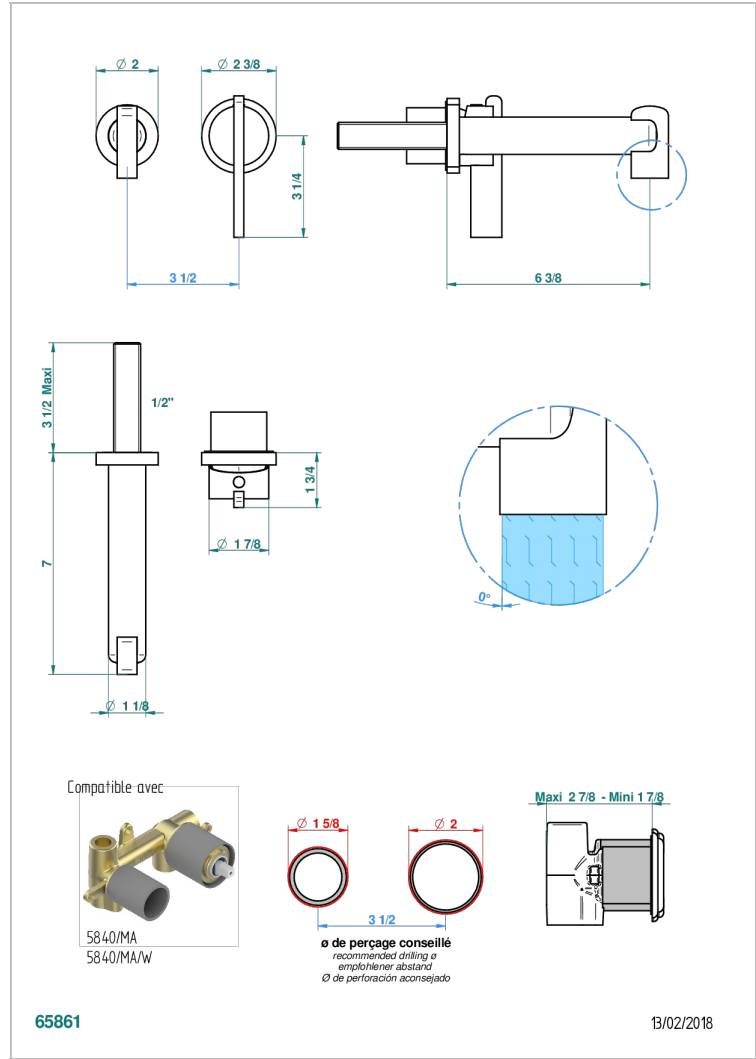

LE 11

U2A-6541B

Trim only for Built-in basin mixer with spout (two x 1/2" inlets and one 1/2" outlet), without waste

CHARACTERISTIC

- Le 11
- Trim only for Built-in basin mixer with spout (two x 1/2" inlets and one 1/2" outlet), without waste

RELATED SKU'S

- Ref. G00-5840/MA Rough parts for concealed wall-mounted mixer with 1/2" outlet

AVAILABLE FINITIONS

Antique nickel - H28
Black ceram - D30
Blush PVD - H62
Brass color PVD - H49
Brown bronze color PVD - F33
Gold color PVD - H52