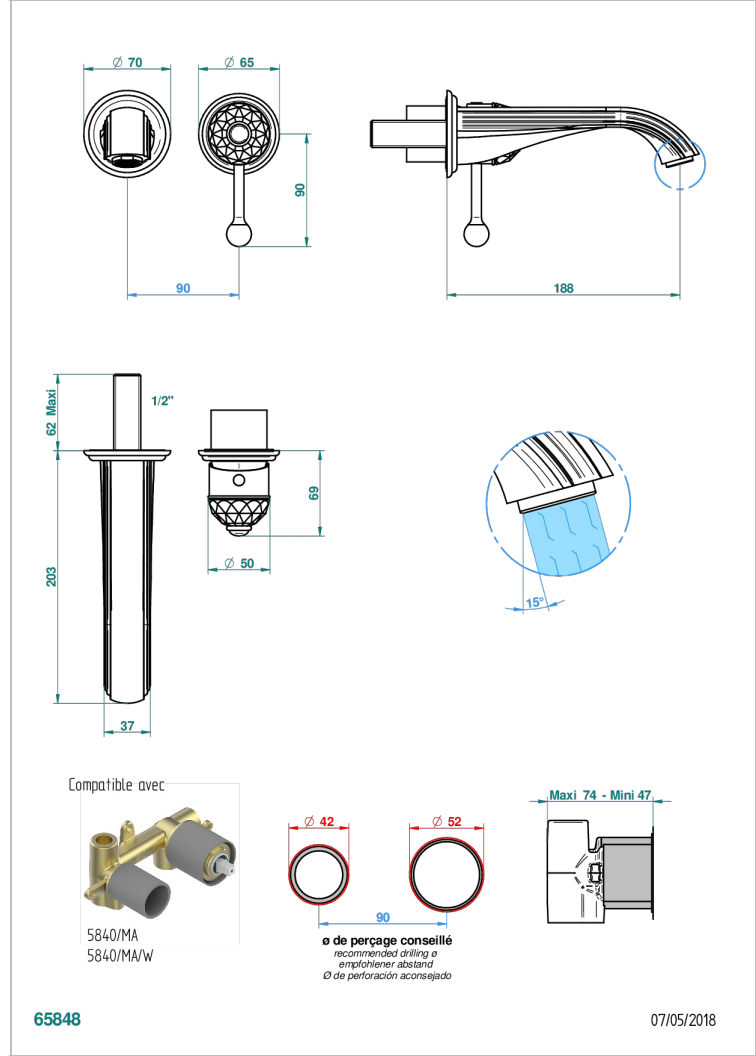

Trim only for Built-in basin mixer with spout (two x 1/2" inlets and one 1/2" outlet), without waste

CARACTERÍSTICAS

- Najem
- Trim only for Built-in basin mixer with spout (two x 1/2" inlets and one 1/2" outlet), without waste

PRODUCTOS RELACIONADOS

- Ref. G00-5840/MAUS Rough parts for concealed wall-mounted mixer with 1/2" outlet

ACABADOS DISPONIBLES

Bronce claro - D01
Cerámica negra mate - D30
Cobre viejo mate - H07
Cromo - A02
Cromo / dorado - G02
Cromo mate - C02