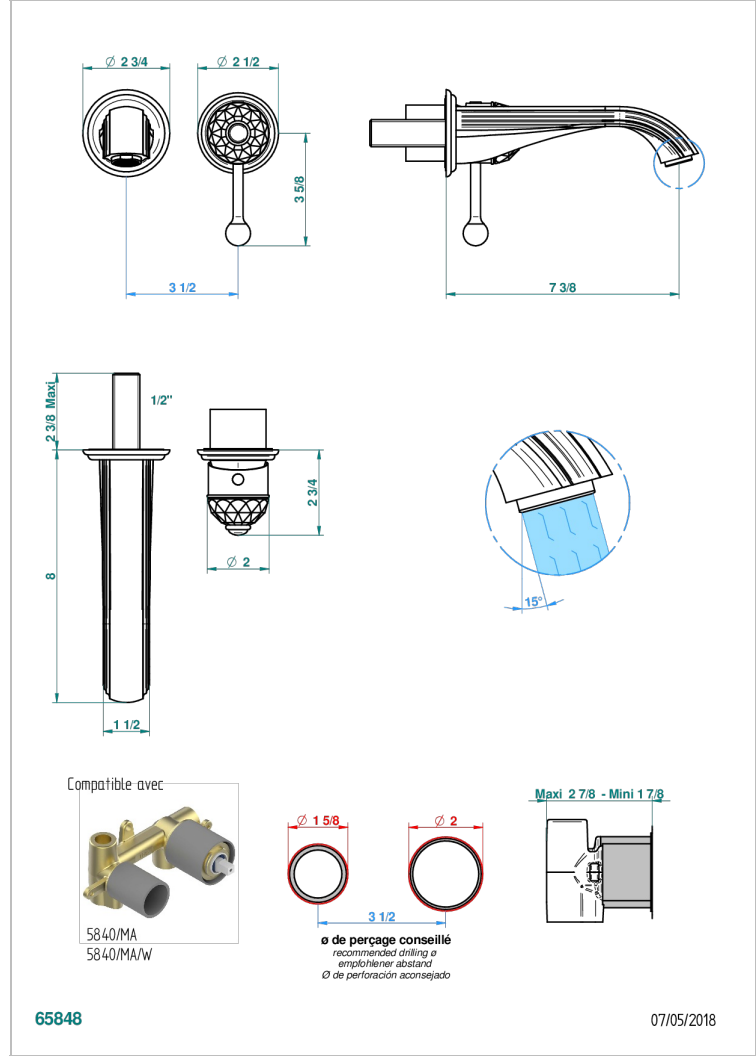

Trim only for Built-in basin mixer with spout (two x 1/2" inlets and one 1/2" outlet), without waste

## CARACTERÍSTICAS

- Najem
- Trim only for Built-in basin mixer with spout (two x 1/2" inlets and one 1/2" outlet), without waste

## PRODUCTOS RELACIONADOS

- Ref. G00-5840/MAUS Rough parts for concealed wall-mounted mixer with 1/2" outlet