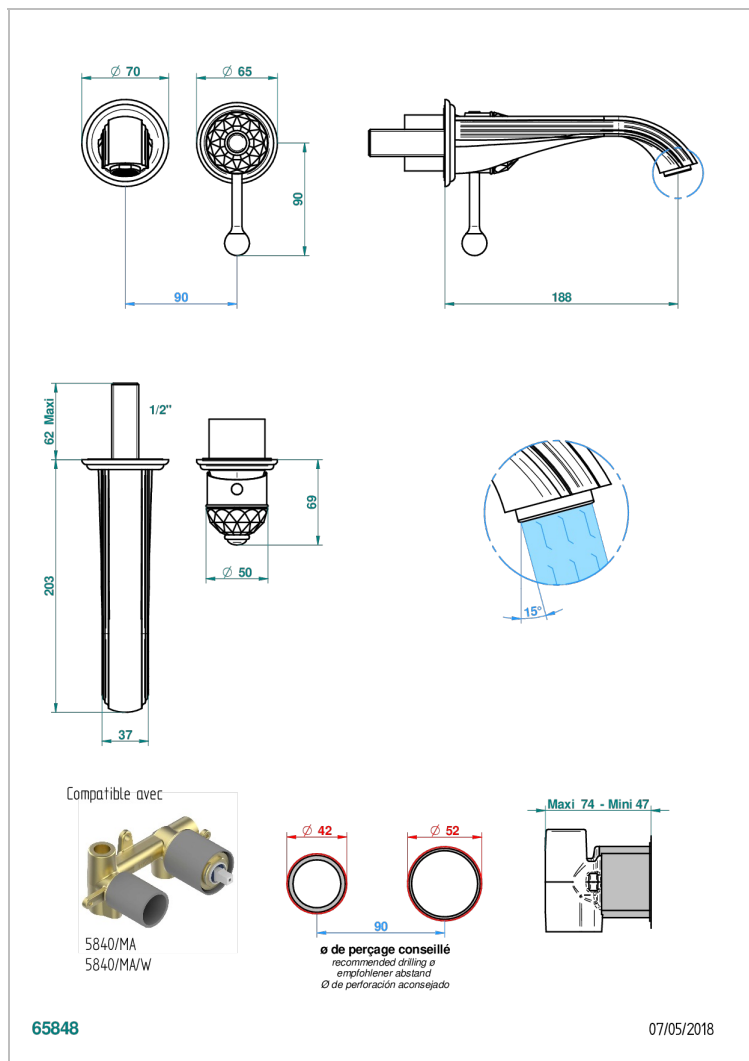

Trim only for Built-in basin mixer with spout (two x 1/2" inlets and one 1/2" outlet), without waste

CHARACTERISTIC

- Najem
- Trim only for Built-in basin mixer with spout (two x 1/2" inlets and one 1/2" outlet), without waste

RELATED SKU'S

- Ref. G00-5840/MA/W Rough parts for concealed wall-mounted mixer with 1/2" outlet, for WC douche - WRAS approved

AVAILABLE FINITIONS

Antique nickel - H28
Black ceram - D30
Blush PVD - H62
Brass color PVD - H49
Brown bronze color PVD - F33
Gold color PVD - H52

Nickel color PVD - H55
Polished chrome (color finish) - A02
Polished chrome / Polished gold (color finish) - G02
Polished gold (color finish) - F01
Polished nickel - B01
Soft gold - F30

Soft matt gold - F31
Umber PVD - H66
Varnished matt antique red copper (color finish) - H07