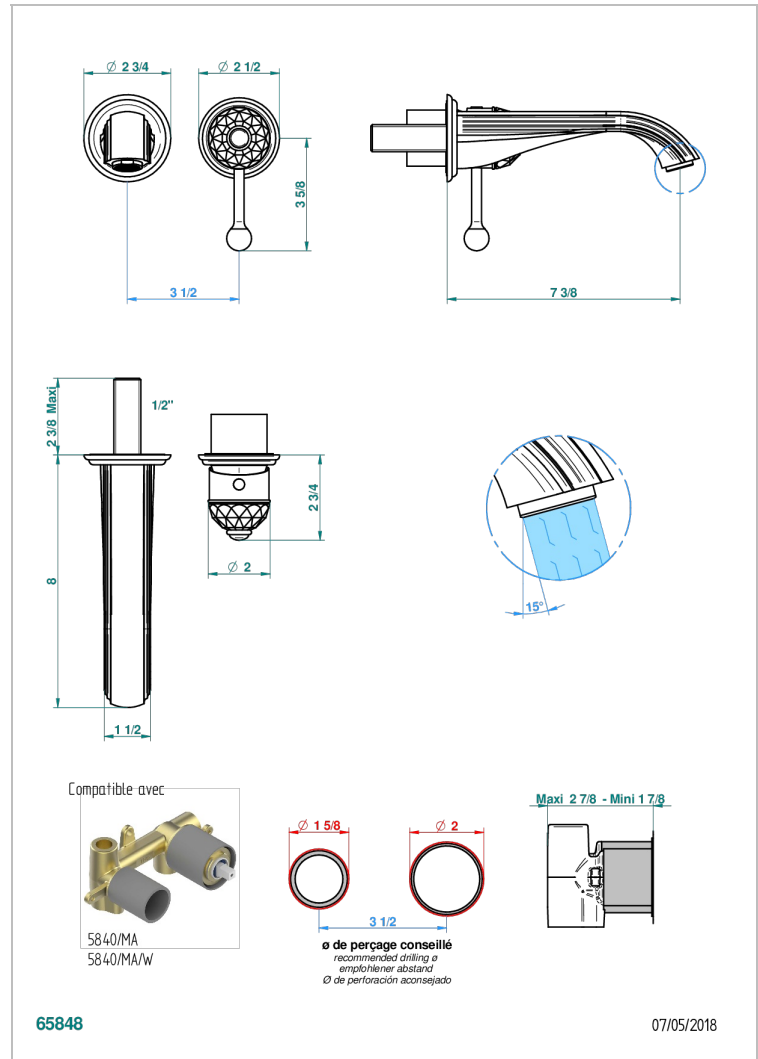

Trim only for Built-in basin mixer with spout (two x 1/2" inlets and one 1/2" outlet), without waste

**CHARACTERISTIC**

- Najem
- Trim only for Built-in basin mixer with spout (two x 1/2" inlets and one 1/2" outlet), without waste

**RELATED SKU'S**

- Ref. G00-5840/MA/W Rough parts for concealed wall-mounted mixer with 1/2" outlet, for WC douche - WRAS approved

**AVAILABLE FINITIONS**

Antique nickel - H28  
Black ceram - D30  
Blush PVD - H62  
Brass color PVD - H49  
Brown bronze color PVD - F33  
Gold color PVD - H52

Nickel color PVD - H55  
Polished chrome (color finish) - A02  
Polished chrome / Polished gold (color finish) - G02  
Polished gold (color finish) - F01  
Polished nickel - B01  
Soft gold - F30

Soft matt gold - F31  
Umber PVD - H66  
Varnished matt antique red copper (color finish) - H07