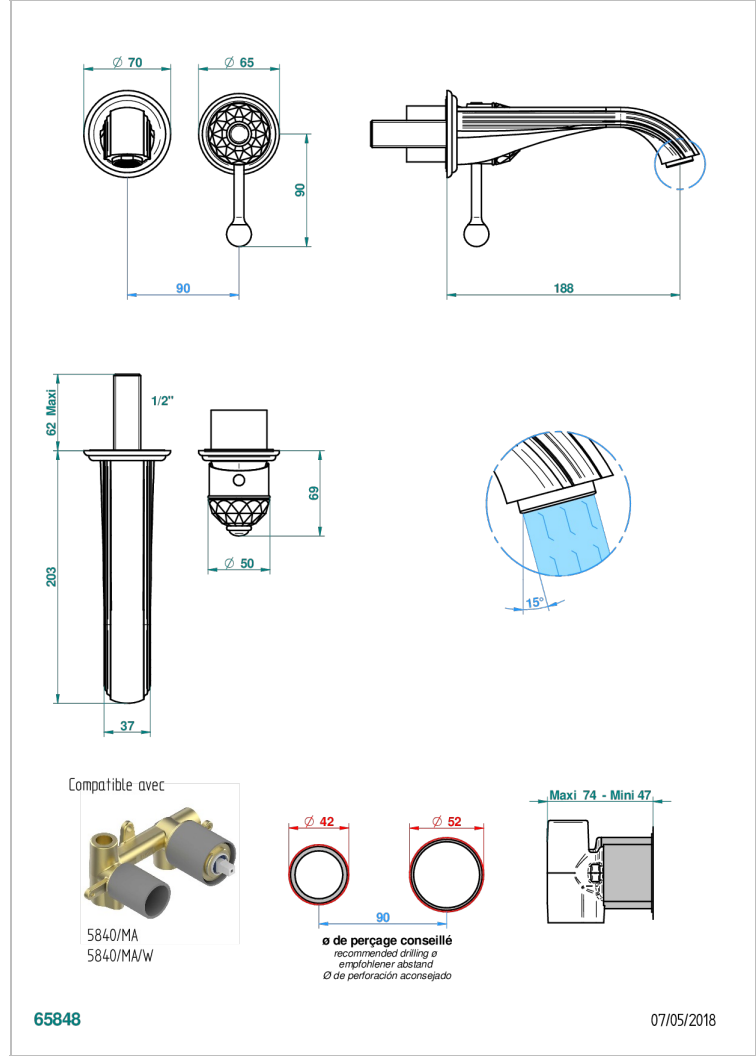

Trim only for Built-in basin mixer with spout (two x 1/2" inlets and one 1/2" outlet), without waste

CARACTERÍSTICAS

- Najem
- Trim only for Built-in basin mixer with spout (two x 1/2" inlets and one 1/2" outlet), without waste

PRODUCTOS RELACIONADOS

- Ref. G00-5840/MA Parte empotrada para mezclador mural con salida hembra 1/2

ACABADOS DISPONIBLES

Bronce claro - D01
Cerámica negra mate - D30
Cobre viejo mate - H07
Cromo - A02
Cromo / dorado - G02
Cromo mate - C02