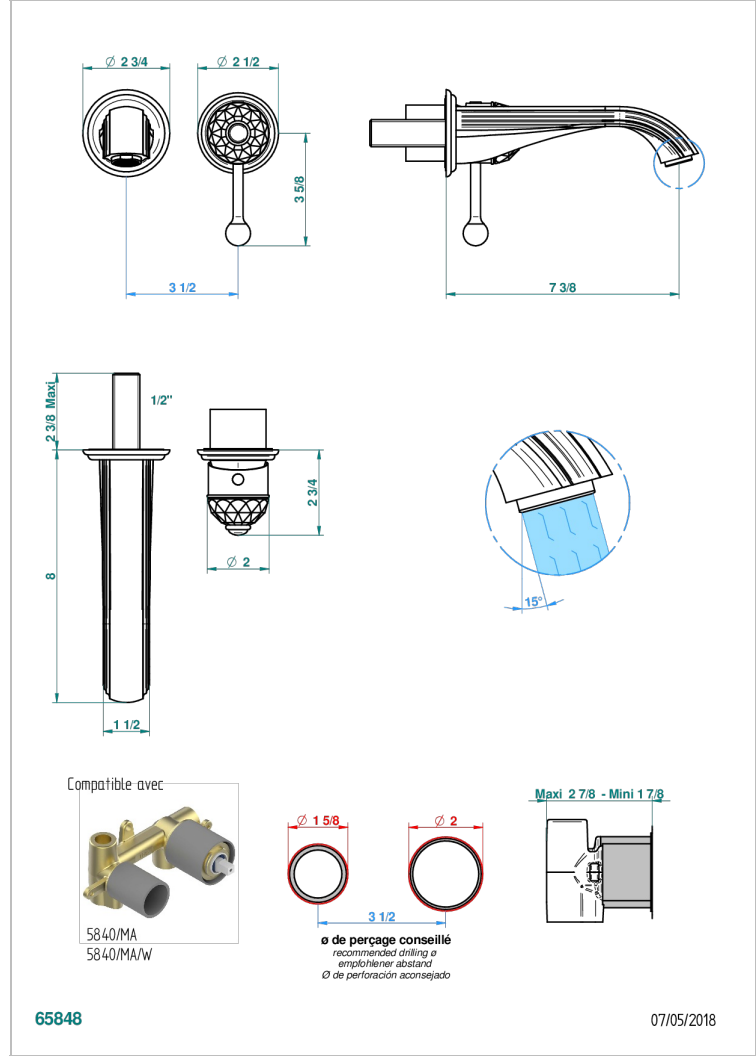

Trim only for Built-in basin mixer with spout (two x 1/2" inlets and one 1/2" outlet), without waste

## CARACTERÍSTICAS

- Najem
- Trim only for Built-in basin mixer with spout (two x 1/2" inlets and one 1/2" outlet), without waste

## PRODUCTOS RELACIONADOS

- Ref. G00-5840/MA Parte empotrada para mezclador mural con salida hembra 1/2