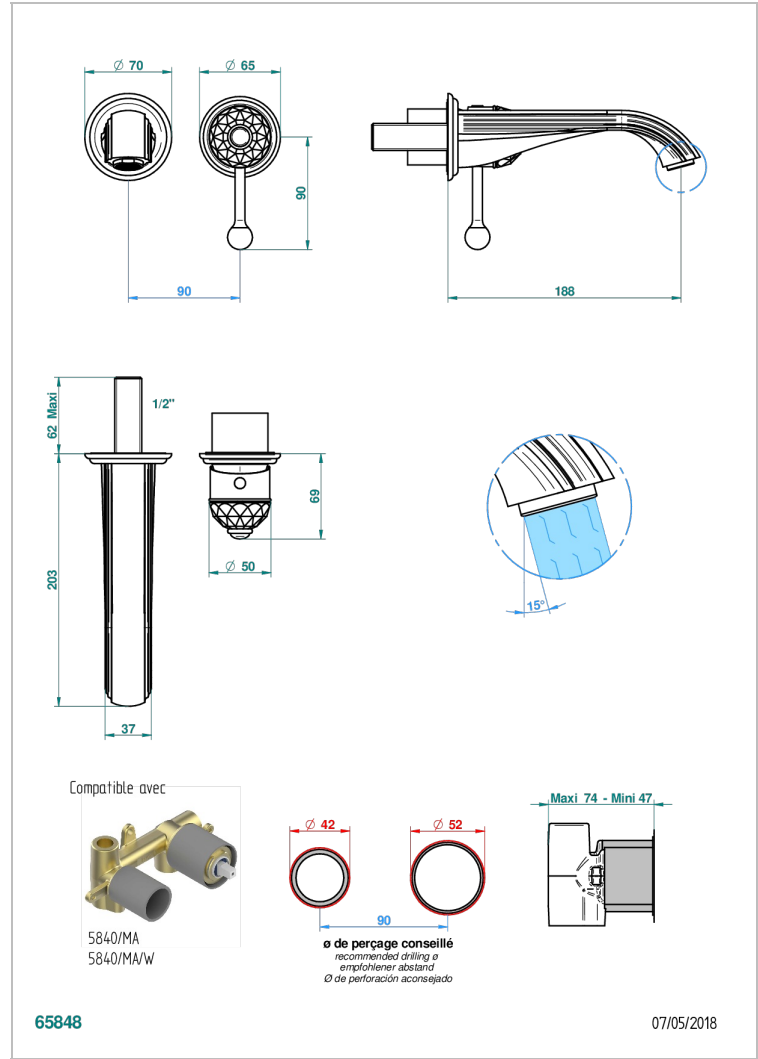

Trim only for Built-in basin mixer with spout (two x 1/2" inlets and one 1/2" outlet), without waste

CARACTERÍSTICAS

- Najem
- Trim only for Built-in basin mixer with spout (two x 1/2" inlets and one 1/2" outlet), without waste

PRODUCTOS RELACIONADOS

- Ref. G00-5840/MA Parte empotrada para mezclador mural con salida hembra 1/2

ACABADOS DISPONIBLES

Bronce claro - D01
Cerámica negra mate - D30
Cobre viejo mate - H07
Cromo - A02
Cromo / dorado - G02
Cromo mate - C02