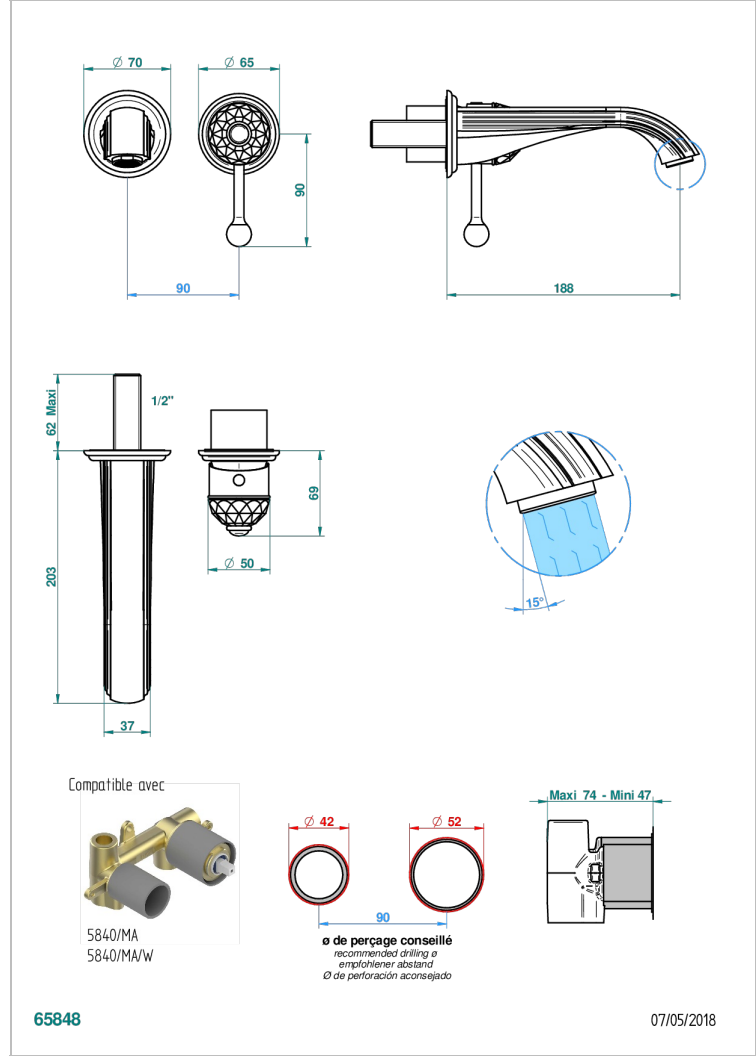

Trim only for Built-in basin mixer with spout (two x 1/2" inlets and one 1/2" outlet), without waste

CHARACTERISTIC

- Najem
- Trim only for Built-in basin mixer with spout (two x 1/2" inlets and one 1/2" outlet), without waste

RELATED SKU'S

- Ref. G00-5840/MA Rough parts for concealed wall-mounted mixer with 1/2" outlet

AVAILABLE FINITIONS

Antique nickel - H28
Black ceram - D30
Blush PVD - H62
Brass color PVD - H49
Brown bronze color PVD - F33
Gold color PVD - H52

Nickel color PVD - H55
Polished chrome (color finish) - A02
Polished chrome / Polished gold (color finish) - G02
Polished gold (color finish) - F01
Polished nickel - B01
Soft gold - F30

Soft matt gold - F31
Umber PVD - H66
Varnished matt antique red copper (color finish) - H07