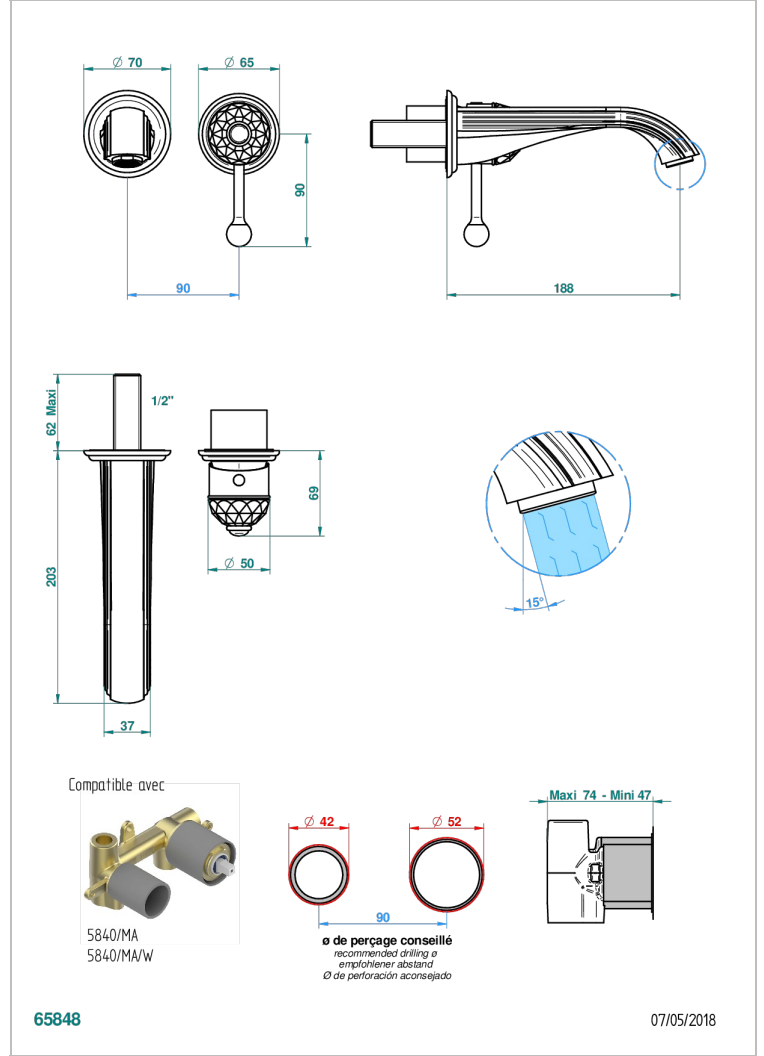

Trim only for Built-in basin mixer with spout (two x 1/2" inlets and one 1/2" outlet), without waste

特色

- Najem
- Trim only for Built-in basin mixer with spout (two x 1/2" inlets and one 1/2" outlet), without waste

相关的SKU

- Ref. G00-5840/MA 卫浴套装，含：入墙式弯管出水管，1米25强化软管，触控式花洒和托勾，美国标准

可选饰面

Black ceram - D30
Blush PVD - H62
Graphite PVD - H64
Matt Umber PVD - H67
Matt blush PVD - H60
Matt graphite PVD - H65

PVD哑光棕铜 - F34
PVD哑光金 - H53
PVD哑光铜 - H50
PVD哑光镍 - H56
PVD抛光铜 - H49
PVD棕铜 - F33

PVD金色 - H52
PVD镍 - H55
Umber PVD - H66
哑光复古铜 - H07
哑光浅金 - F31
哑光金 - F07

哑光铬 - C02
哑光镍 - C01
复古镍 - H28
抛光金 (24K金) - F01
抛光铬 - A02
抛光铬/抛光金 - G02

抛光镍 - B01
浅金 - F30
漆面铜 - D01