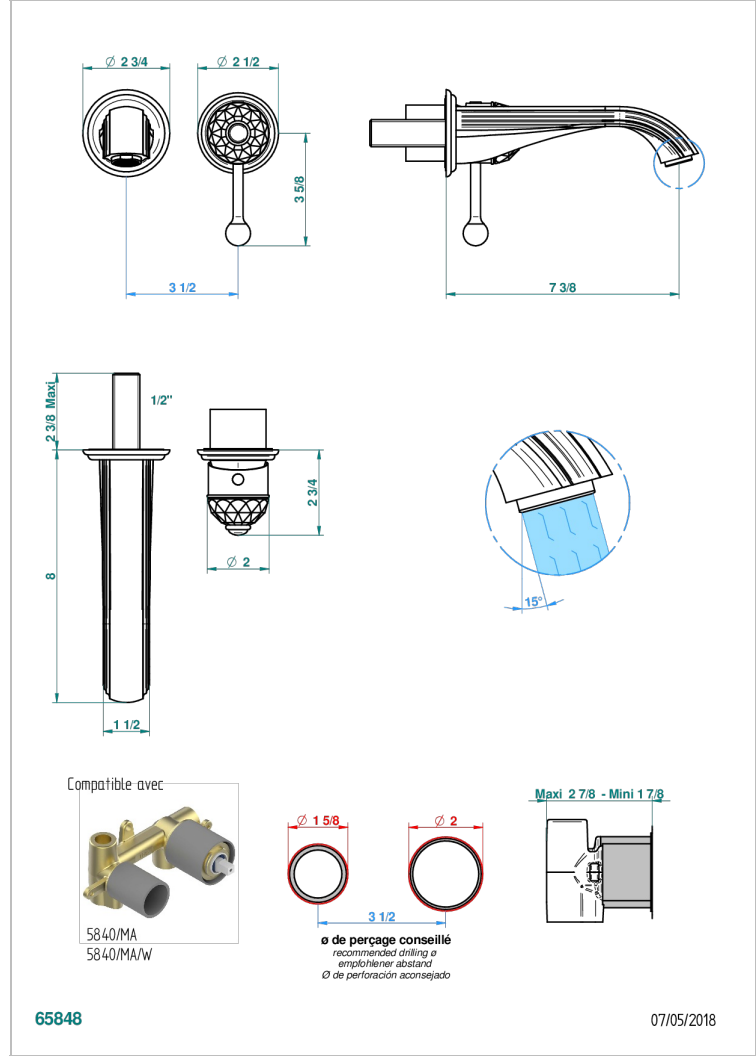

Trim only for Built-in basin mixer with spout (two x 1/2" inlets and one 1/2" outlet), without waste

CARACTERÍSTICAS

- Najem
- Trim only for Built-in basin mixer with spout (two x 1/2" inlets and one 1/2" outlet), without waste

PRODUCTOS RELACIONADOS

- Ref. G00-5840/MA Parte empotrada para mezclador mural con salida hembra 1/2

ACABADOS DISPONIBLES

Bronce claro - D01
Cerámica negra mate - D30
Cobre viejo mate - H07
Cromo - A02
Cromo / dorado - G02
Cromo mate - C02