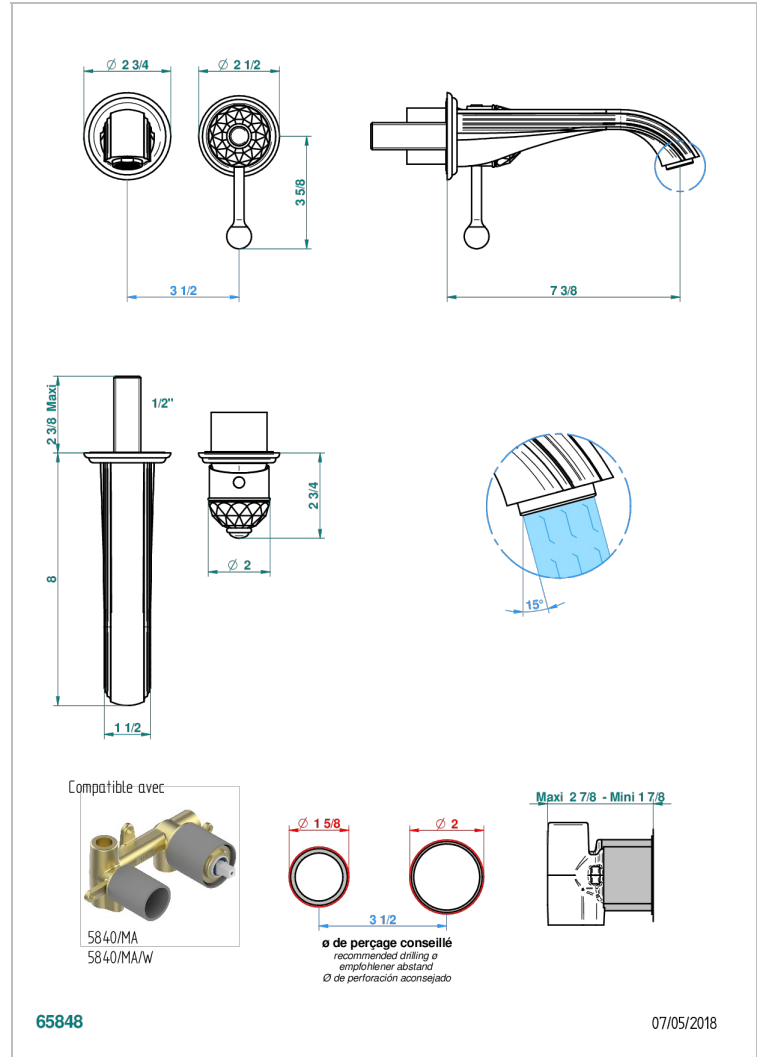

Trim only for Built-in basin mixer with spout (two x 1/2" inlets and one 1/2" outlet), without waste

CHARACTERISTIC

- Najem
- Trim only for Built-in basin mixer with spout (two x 1/2" inlets and one 1/2" outlet), without waste

RELATED SKU'S

- Ref. G00-5840/MA Rough parts for concealed wall-mounted mixer with 1/2" outlet

AVAILABLE FINITIONS

Antique nickel - H28
Black ceram - D30
Blush PVD - H62
Brass color PVD - H49
Brown bronze color PVD - F33
Gold color PVD - H52