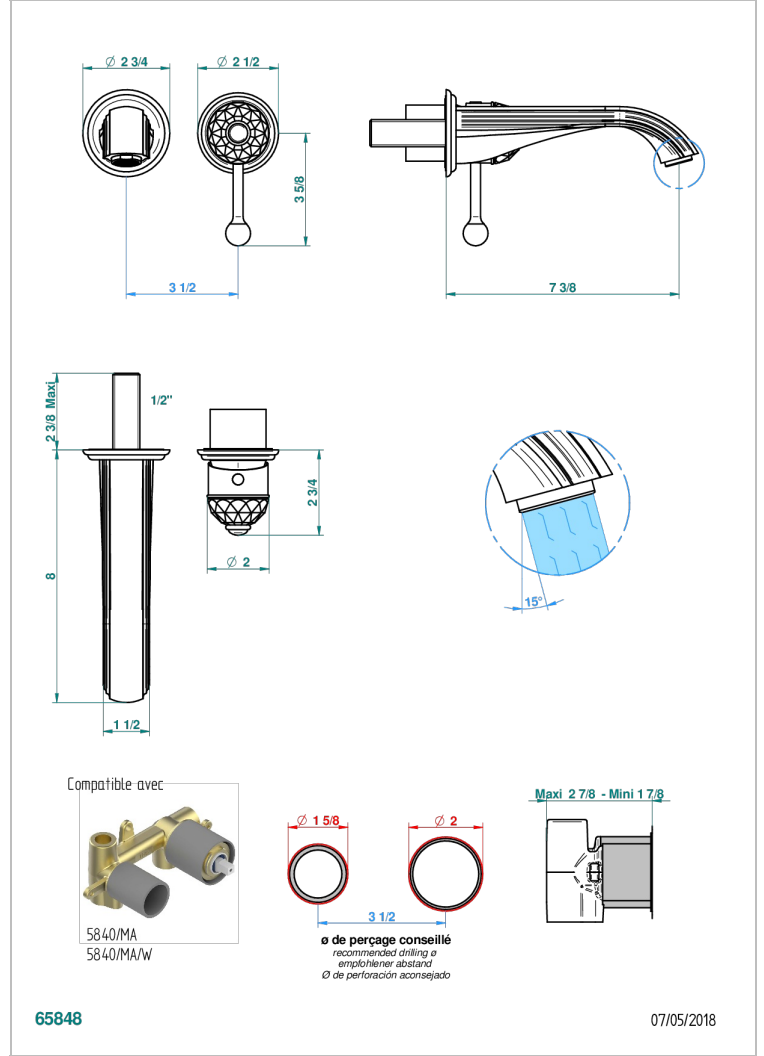

Trim only for Built-in basin mixer with spout (two x 1/2" inlets and one 1/2" outlet), without waste

特色

- Najem
- Trim only for Built-in basin mixer with spout (two x 1/2" inlets and one 1/2" outlet), without waste

相关的SKU

- Ref. G00-5840/MA 卫浴套装, 含: 入墙式弯管出水管, 1米25强化软管, 触控式花洒和托勾, 美国标准

可选饰面

Black ceram - D30
Blush PVD - H62
Graphite PVD - H64
Matt Umber PVD - H67
Matt blush PVD - H60
Matt graphite PVD - H65

PVD哑光棕铜 - F34
PVD哑光金 - H53
PVD哑光铜 - H50
PVD哑光镍 - H56
PVD抛光铜 - H49
PVD棕铜 - F33

PVD金色 - H52
PVD镍 - H55
Umber PVD - H66
哑光复古铜 - H07
哑光浅金 - F31
哑光金 - F07

哑光铬 - C02
哑光镍 - C01
复古镍 - H28
抛光金 (24K金) - F01
抛光铬 - A02
抛光铬/抛光金 - G02

抛光镍 - B01
浅金 - F30
漆面铜 - D01