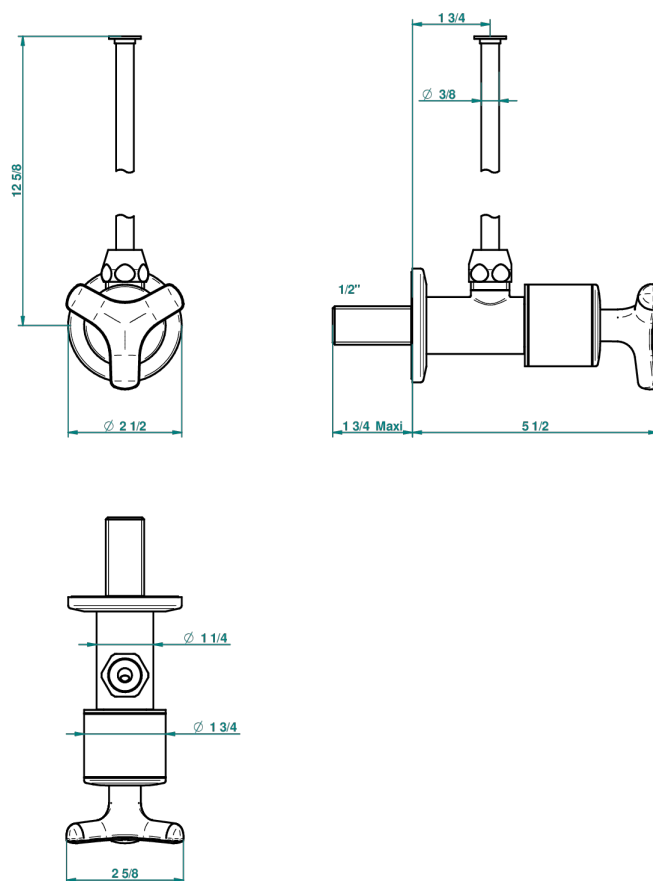

SYSTEM SMOOTH METAL

G9A-181/S

1/2" stylised adjustable stop cock with 30 cm tube

THG[®]
PARIS

65828

12/02/2018

CHARACTERISTIC

- System Smooth Metal
- 1/2" stylised adjustable stop cock with 30 cm tube