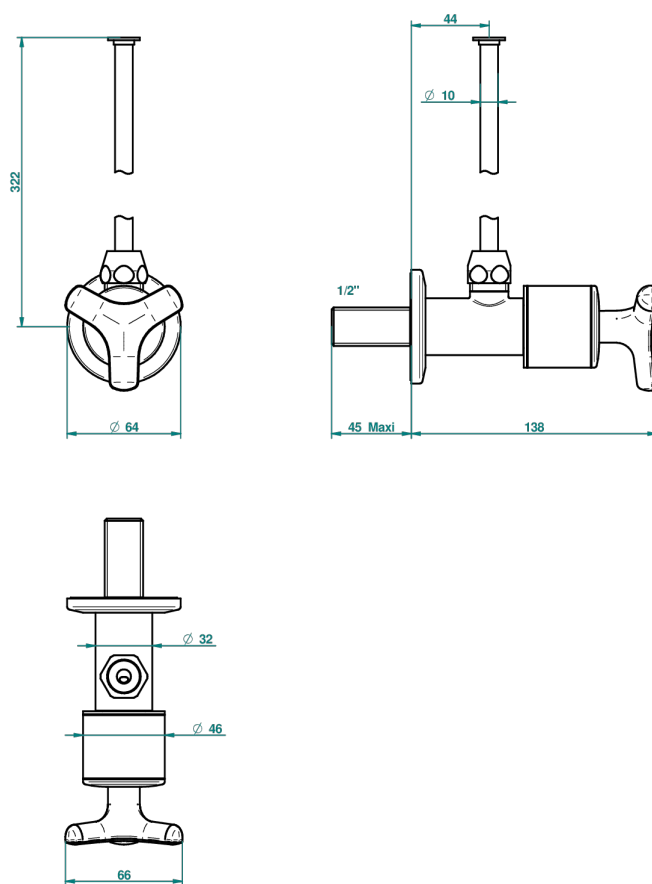

SYSTEM SMOOTH METAL

G9A-181/S

1/2" stylised adjustable stop cock with 30 cm tube

THG[®]
PARIS

65828

12/02/2018

CHARACTERISTIC

- System Smooth Metal
- 1/2" stylised adjustable stop cock with 30 cm tube