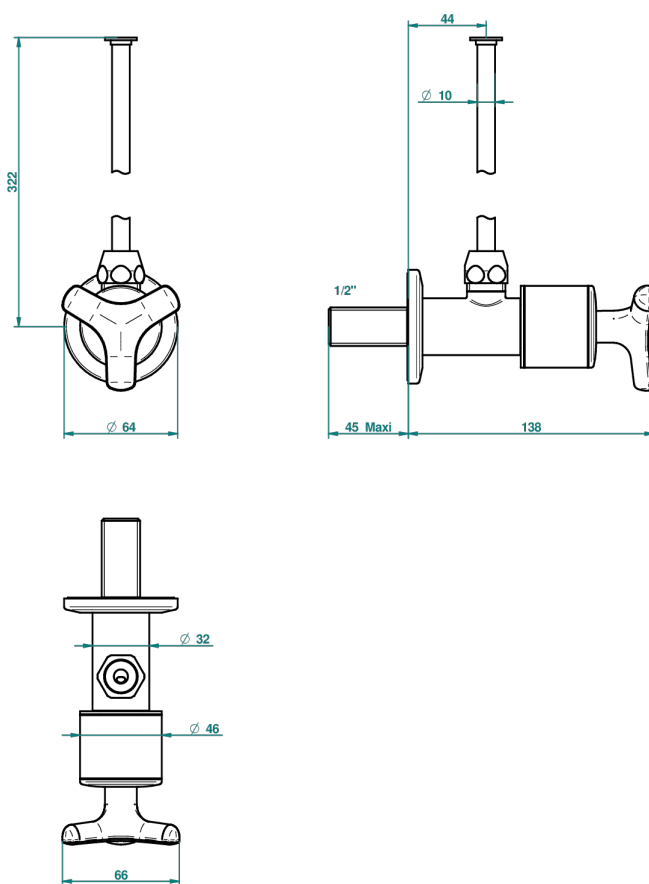

SYSTEM SMOOTH METAL

G9A-181/S

1/2" stylised adjustable stop cock with 30 cm tube

THG[®]
PARIS

65828

12/02/2018

CHARACTERISTIC

- System Smooth Metal
- 1/2" stylised adjustable stop cock with 30 cm tube