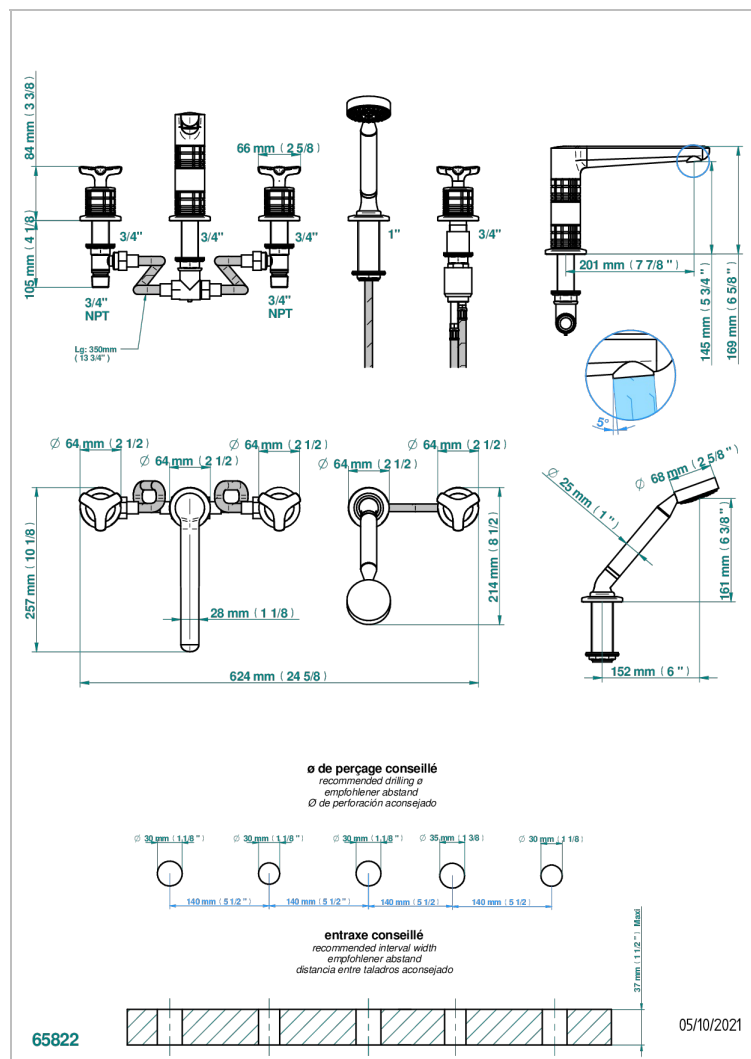

SYSTEM SQUARED METAL

G9E-1132H

Bath/shower set with high spout, 2 x 3/4" valves, rim mounted ceramic mixer tap with progressive cartridge & rim mounted handshower set

CHARACTERISTIC

- System Squared Metal
- Bath/shower set with high spout, 2 x 3/4" valves, rim mounted ceramic mixer tap with progressive cartridge & rim mounted handshower set

AVAILABLE FINITIONS

Antique nickel - H28
Black ceram - D30
Blush PVD - H62
Brass color PVD - H49
Brown bronze color PVD - F33
Gold color PVD - H52

Graphite PVD - H64
Lacquered light bronze - D01
Matt Umber PVD - H67
Matt blush PVD - H60
Matt brass color PVD - H50
Matt brown bronze color PVD - F34