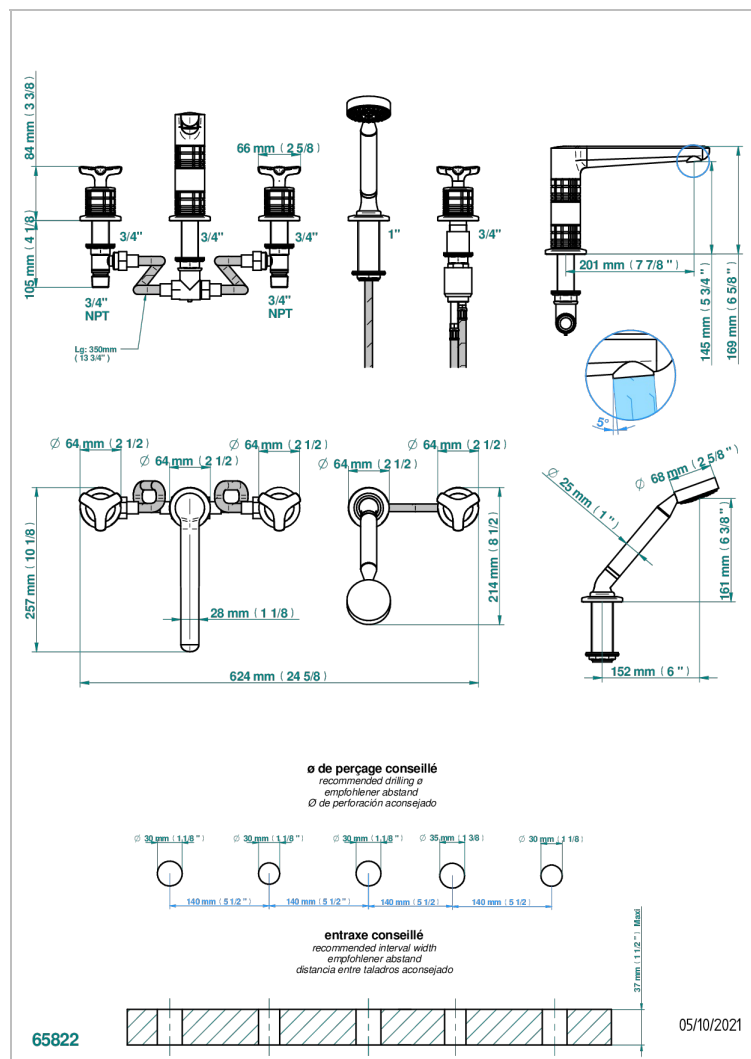

# SYSTEM SQUARED METAL

G9E-1132H

Bath/shower set with high spout, 2 x 3/4" valves, rim mounted ceramic mixer tap with progressive cartridge & rim mounted handshower set

## CHARACTERISTIC

- System Squared Metal
- Bath/shower set with high spout, 2 x 3/4" valves, rim mounted ceramic mixer tap with progressive cartridge & rim mounted handshower set

## AVAILABLE FINITIONS

Antique nickel - H28  
Black ceram - D30  
Blush PVD - H62  
Brass color PVD - H49  
Brown bronze color PVD - F33  
Gold color PVD - H52

Graphite PVD - H64  
Lacquered light bronze - D01  
Matt Umber PVD - H67  
Matt blush PVD - H60  
Matt brass color PVD - H50  
Matt brown bronze color PVD - F34