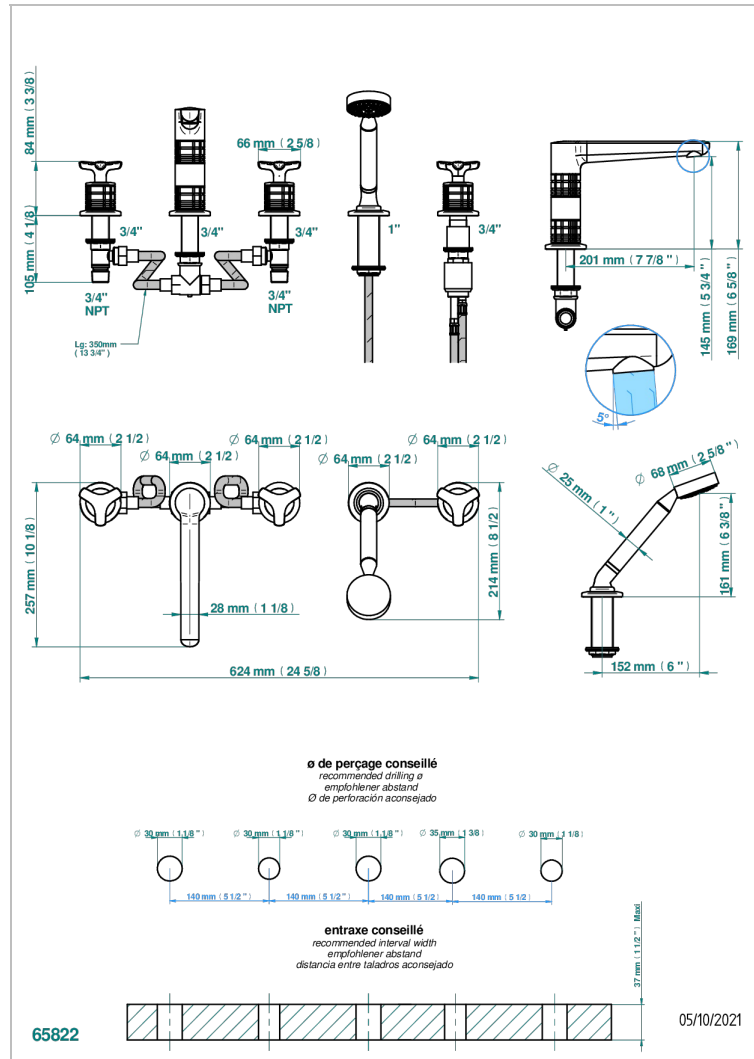

# SYSTEM SQUARED METAL

G9E-1132H

THG<sup>®</sup>  
PARIS

Bath/shower set with high spout, 2 x 3/4" valves, rim mounted ceramic mixer tap with progressive cartridge & rim mounted handshower set

## 特色

- System Squared Metal
- Bath/shower set with high spout, 2 x 3/4" valves, rim mounted ceramic mixer tap with progressive cartridge & rim mounted handshower set