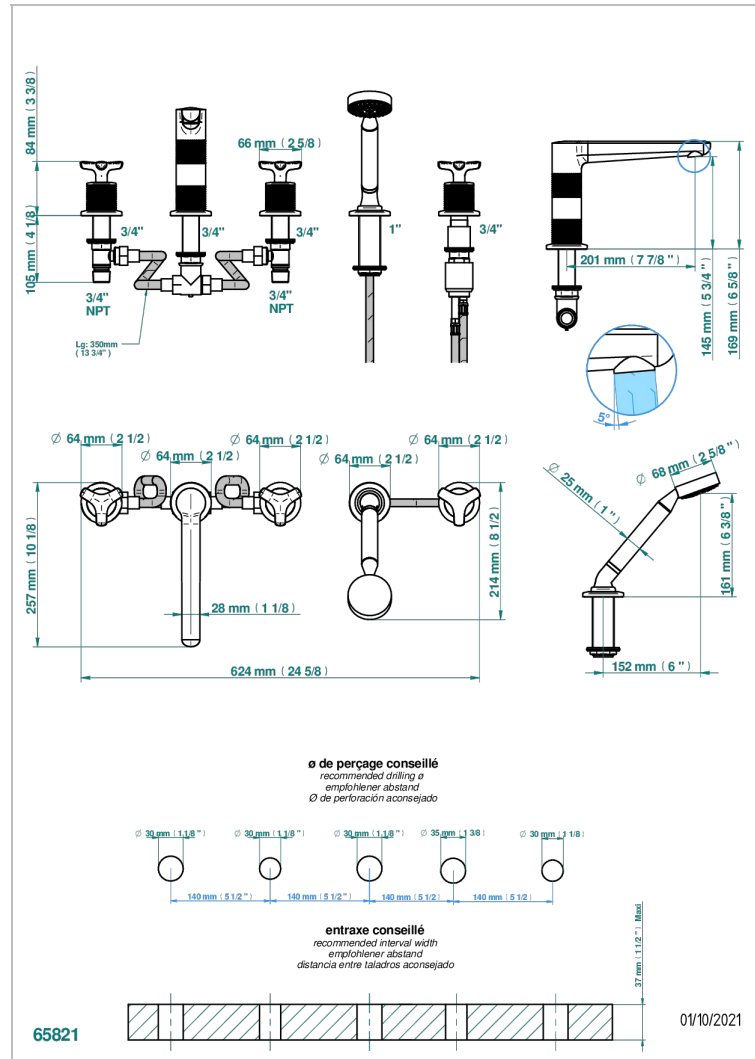

SYSTEM DIAMOND METAL

G9C-1132H

THG[®]
PARIS

Bath/shower set with high spout, 2 x 3/4" valves, rim mounted ceramic mixer tap with progressive cartridge & rim mounted handshower set

CHARACTERISTIC

- System Diamond Metal
- Bath/shower set with high spout, 2 x 3/4" valves, rim mounted ceramic mixer tap with progressive cartridge & rim mounted handshower set

AVAILABLE FINITIONS

Antique nickel - H28
Black ceram - D30
Blush PVD - H62
Brass color PVD - H49
Brown bronze color PVD - F33
Gold color PVD - H52

Graphite PVD - H64
Lacquered light bronze - D01
Matt Umber PVD - H67
Matt blush PVD - H60
Matt brass color PVD - H50
Matt brown bronze color PVD - F34