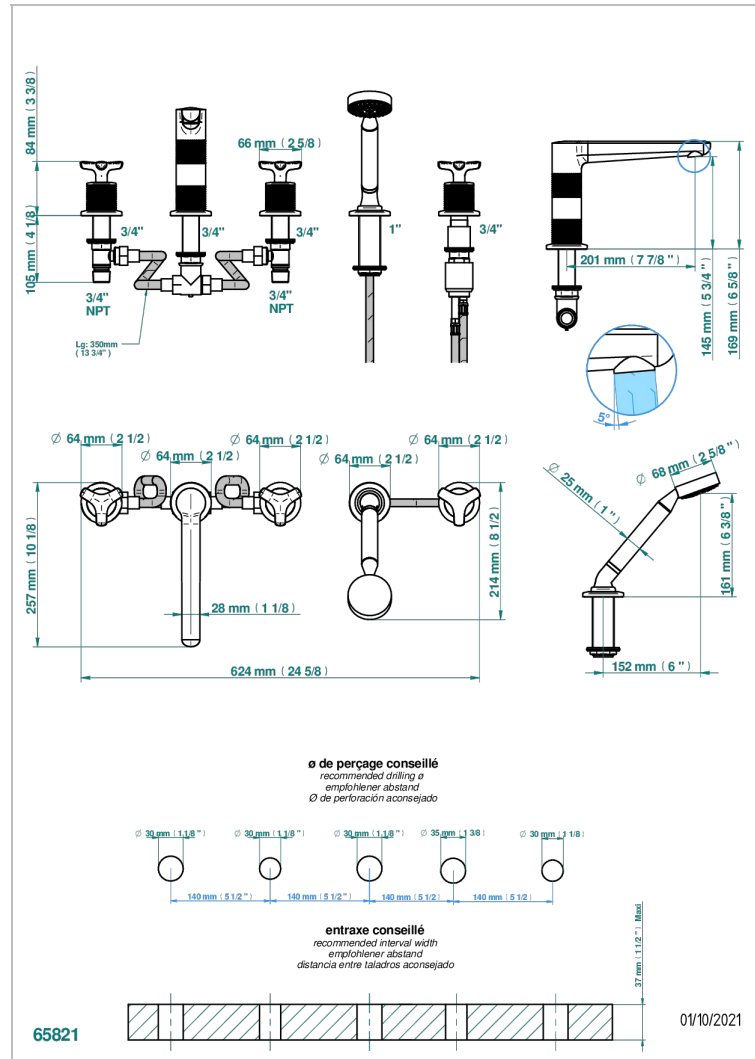

# SYSTEM DIAMOND METAL

G9C-1132H

THG<sup>®</sup>  
PARIS

Bath/shower set with high spout, 2 x 3/4" valves, rim mounted ceramic mixer tap with progressive cartridge & rim mounted handshower set

## CHARACTERISTIC

- System Diamond Metal
- Bath/shower set with high spout, 2 x 3/4" valves, rim mounted ceramic mixer tap with progressive cartridge & rim mounted handshower set