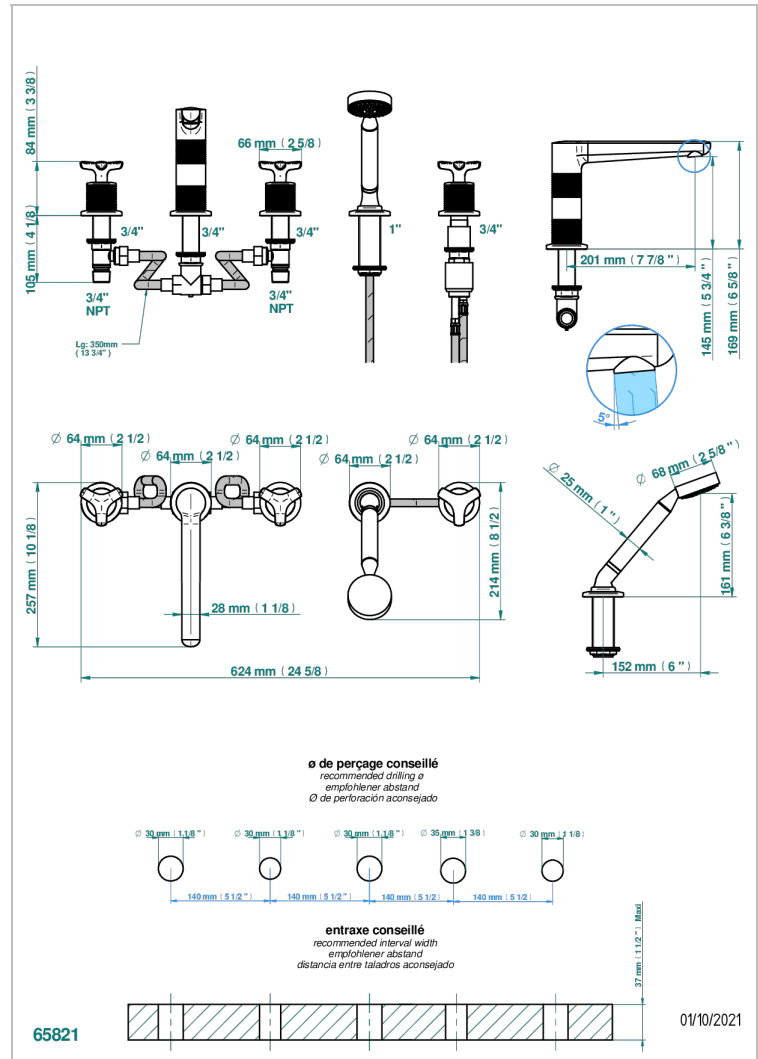

SYSTEM DIAMOND METAL

G9C-1132H

THG[®]
PARIS

Bath/shower set with high spout, 2 x 3/4" valves, rim mounted ceramic mixer tap with progressive cartridge & rim mounted handshower set

CHARACTERISTIC

- System Diamond Metal
- Bath/shower set with high spout, 2 x 3/4" valves, rim mounted ceramic mixer tap with progressive cartridge & rim mounted handshower set

AVAILABLE FINITIONS

Antique nickel - H28
Black ceram - D30
Blush PVD - H62
Brass color PVD - H49
Brown bronze color PVD - F33
Gold color PVD - H52

Graphite PVD - H64
Lacquered light bronze - D01
Matt Umber PVD - H67
Matt blush PVD - H60
Matt brass color PVD - H50
Matt brown bronze color PVD - F34