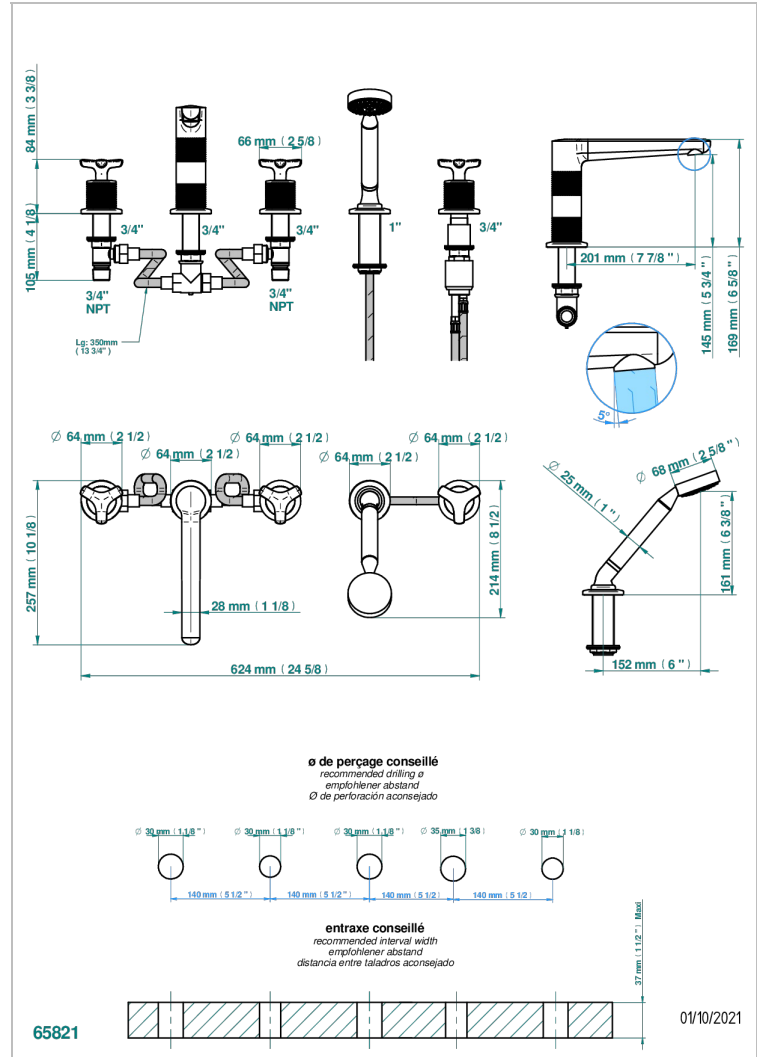

SYSTEM DIAMOND METAL

G9C-1132H

THG[®]
PARIS

Bath/shower set with high spout, 2 x 3/4" valves, rim mounted ceramic mixer tap with progressive cartridge & rim mounted handshower set

特色

- System Diamond Metal
- Bath/shower set with high spout, 2 x 3/4" valves, rim mounted ceramic mixer tap with progressive cartridge & rim mounted handshower set

可选饰面

Black ceram - D30
Blush PVD - H62
Graphite PVD - H64
Matt Umber PVD - H67
Matt blush PVD - H60
Matt graphite PVD - H65

PVD哑光棕铜 - F34
PVD哑光金 - H53
PVD哑光铜 - H50
PVD哑光镍 - H56
PVD抛光铜 - H49
PVD棕铜 - F33

PVD金色 - H52
PVD镍 - H55
Polished chrome with gold inlay - GA1
Umber PVD - H66
哑光复古铜 - H07
哑光浅金 - F31

哑光金 - F07
哑光铬 - C02
哑光镍 - C01
复古镍 - H28
抛光金 (24K金) - F01
抛光铬 - A02

抛光镍 - B01
浅金 - F30
漆面铜 - D01