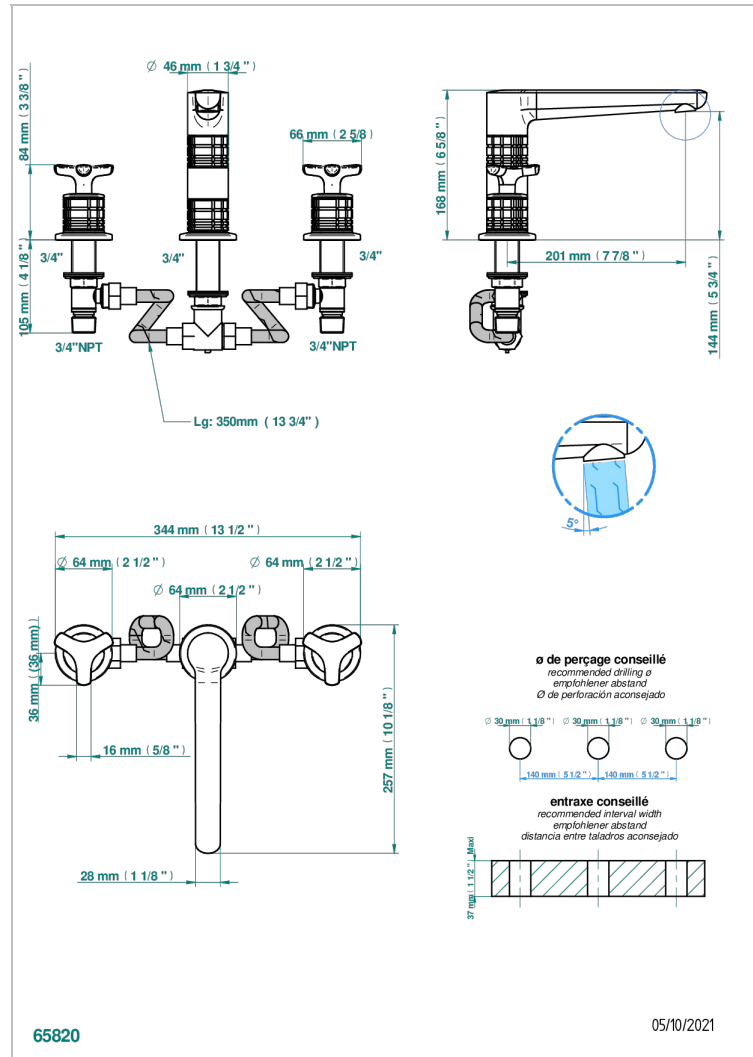

SYSTEM SQUARED METAL

G9E-25H

Roman tub set with 3/4" valves, high spout

CARACTERÍSTICAS

- System Squared Metal
- Roman tub set with 3/4" valves, high spout

ACABADOS DISPONIBLES

Bronce claro - D01
Cerámica negra mate - D30
Cobre viejo mate - H07
Cromo - A02
Cromo mate - C02
Dorado - F01