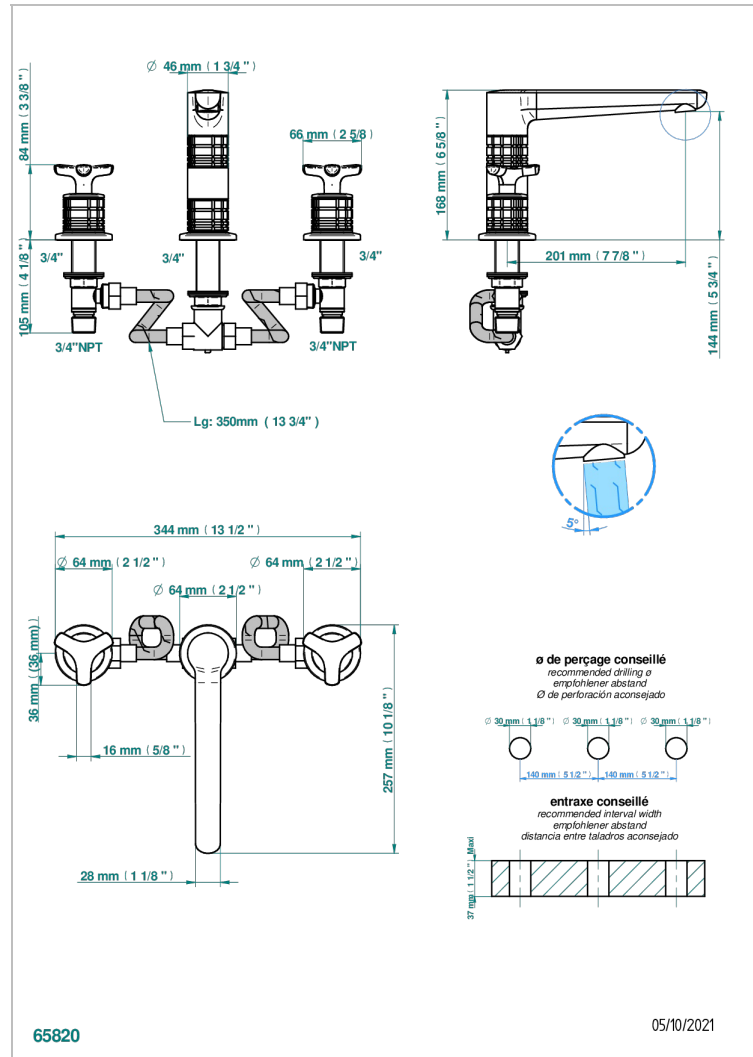

# SYSTEM SQUARED METAL

G9E-25H

Roman tub set with 3/4" valves, high spout

## CHARACTERISTIC

- System Squared Metal
- Roman tub set with 3/4" valves, high spout