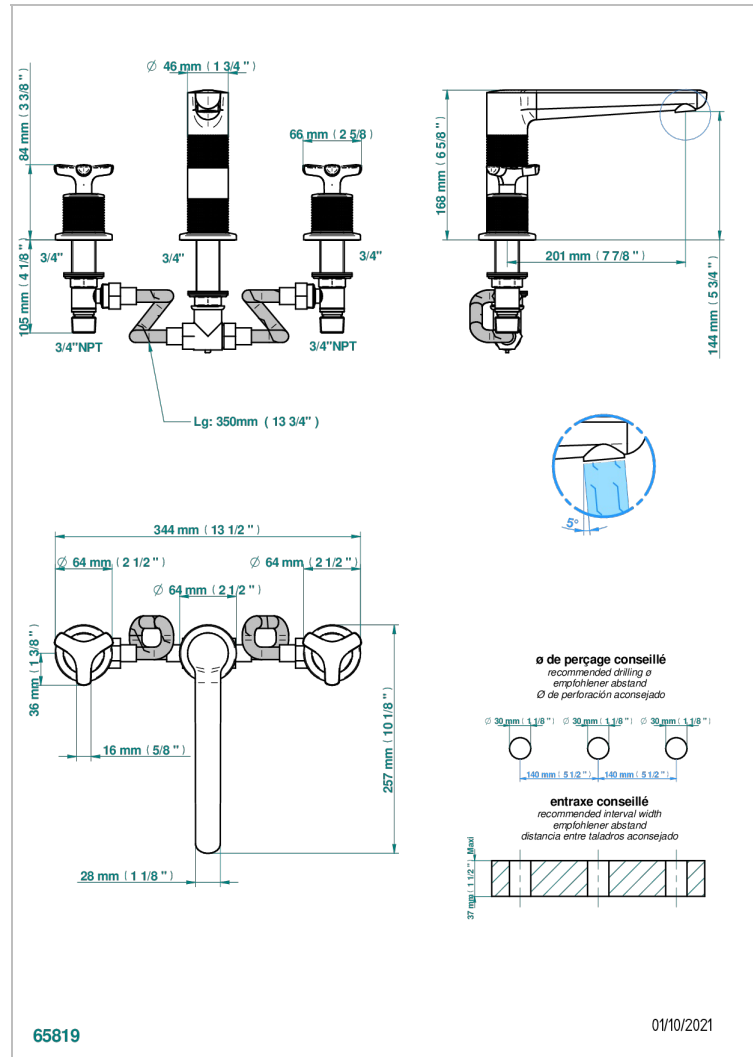

# SYSTEM DIAMOND METAL

G9C-25HUS

Roman tub set with 3/4" valves, high spout

## CHARACTERISTIC

- System Diamond Metal
- Roman tub set with 3/4" valves, high spout