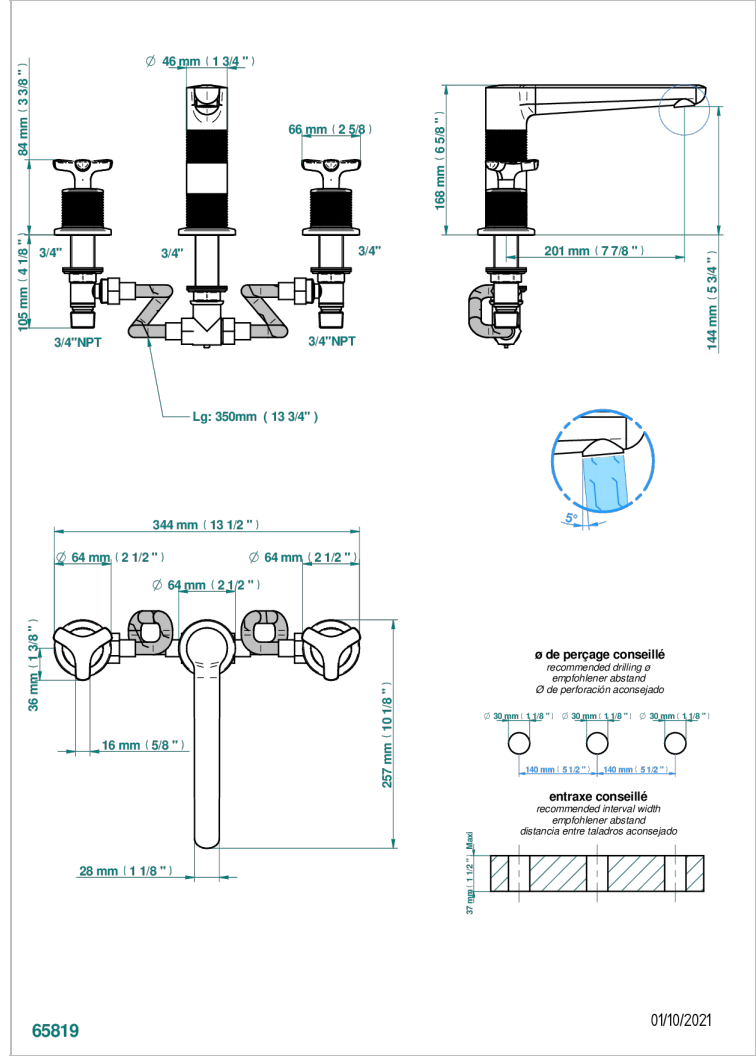

# SYSTEM DIAMOND METAL

G9C-25H

Roman tub set with 3/4" valves, high spout

## CHARACTERISTIC

- System Diamond Metal
- Roman tub set with 3/4" valves, high spout