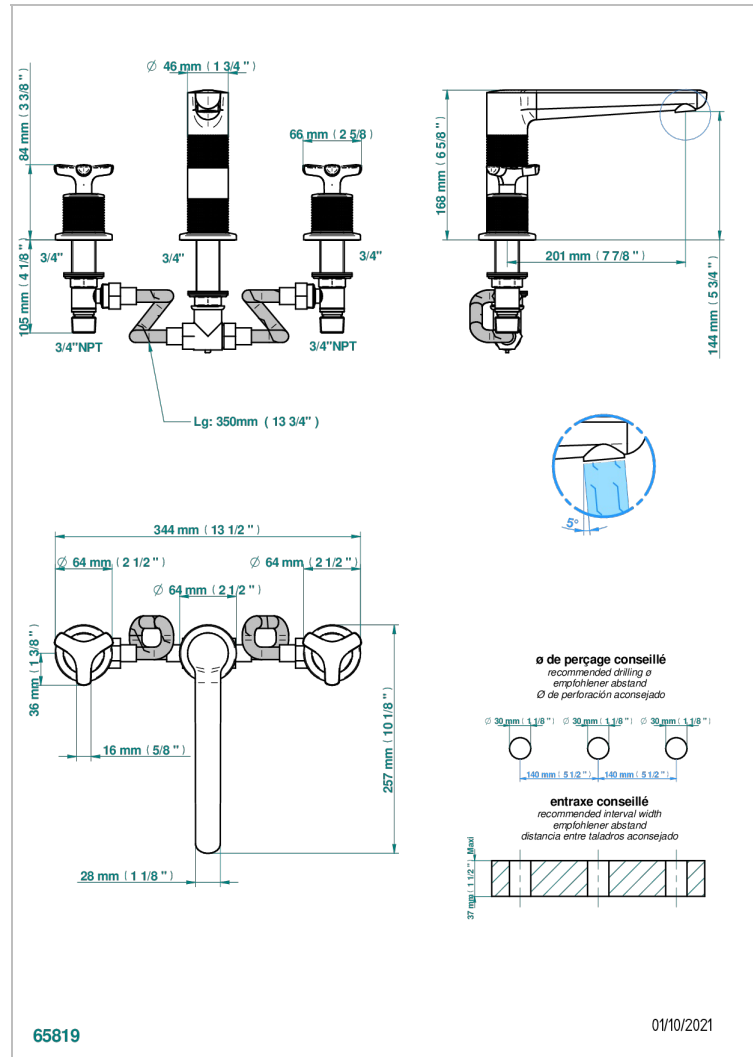

SYSTEM DIAMOND METAL

G9C-25H

Roman tub set with 3/4" valves, high spout

THG[®]
PARIS

CHARACTERISTIC

- System Diamond Metal
- Roman tub set with 3/4" valves, high spout

AVAILABLE FINITIONS

Antique nickel - H28
Black ceram - D30
Blush PVD - H62
Brass color PVD - H49
Brown bronze color PVD - F33
Gold color PVD - H52