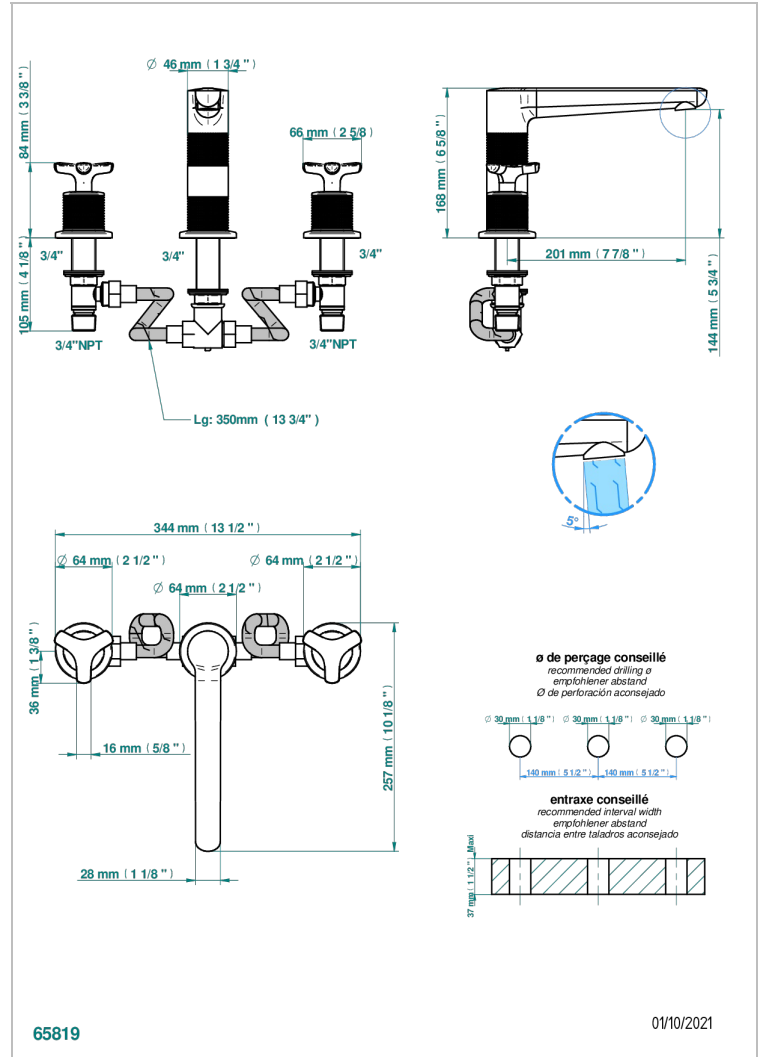

# SYSTEM DIAMOND METAL

G9C-25H

Roman tub set with 3/4" valves, high spout

## 特色

- System Diamond Metal
- Roman tub set with 3/4" valves, high spout