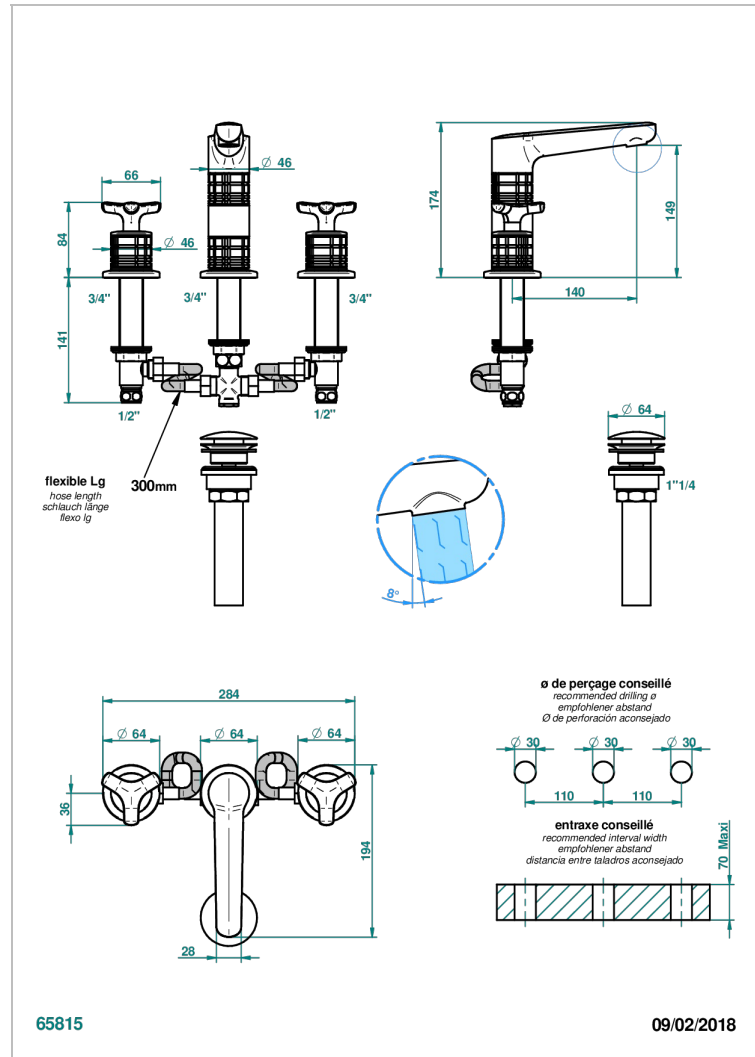

SYSTEM SQUARED METAL

G9E-152M/US

Rim mounted 3-hole basin mixer with waste for marble, high spout

CARACTERÍSTICAS

- System Squared Metal
- Rim mounted 3-hole basin mixer with waste for marble, high spout

ACABADOS DISPONIBLES