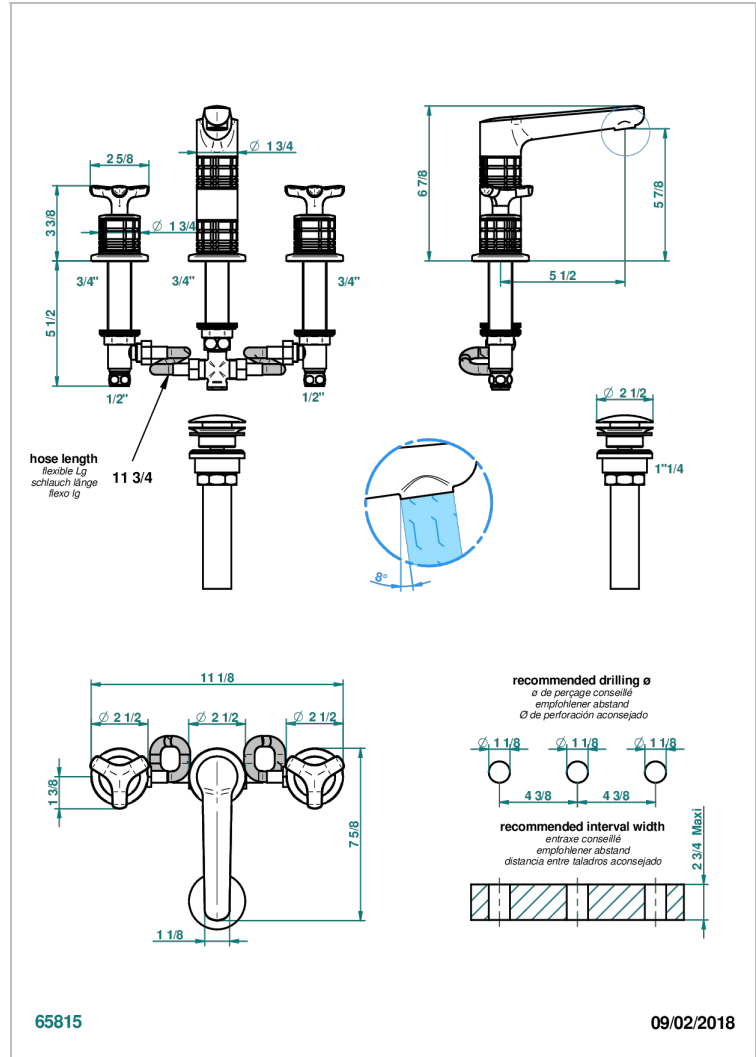

# SYSTEM SQUARED METAL

G9E-152M/US

Rim mounted 3-hole basin mixer with waste for marble, high spout

## CARACTERÍSTICAS

- System Squared Metal
- Rim mounted 3-hole basin mixer with waste for marble, high spout