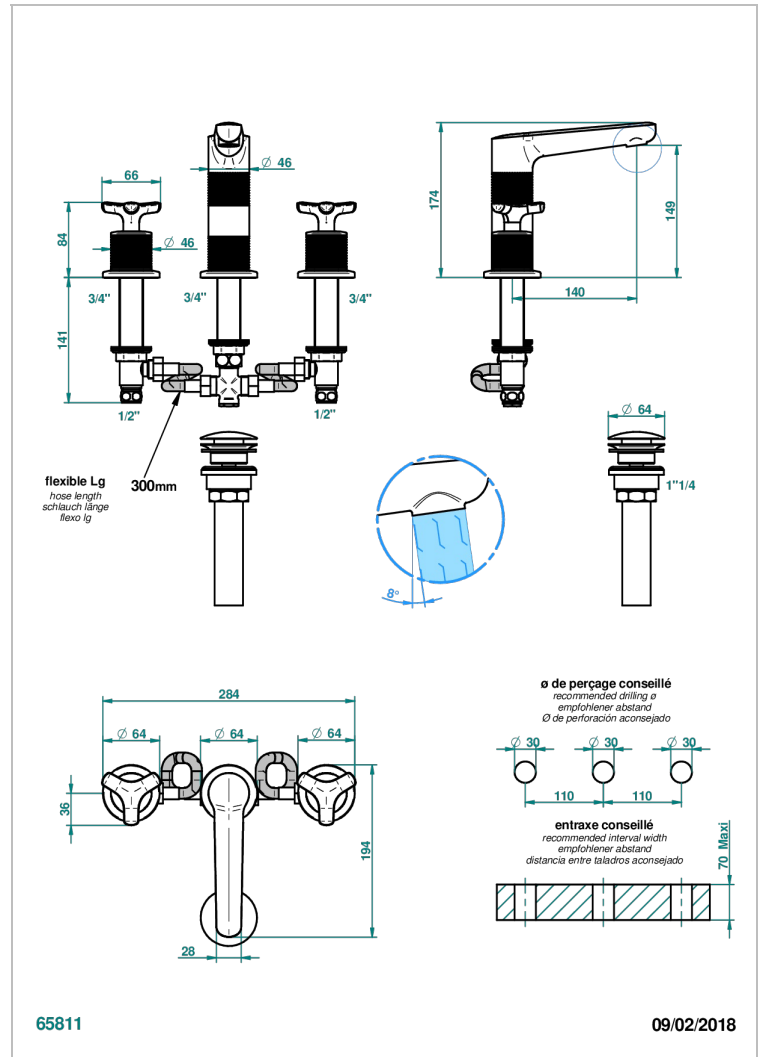

# SYSTEM DIAMOND METAL

G9C-152M/US

THG<sup>®</sup>  
PARIS

Rim mounted 3-hole basin mixer with waste for marble, high spout

## CARACTERÍSTICAS

- System Diamond Metal
- Rim mounted 3-hole basin mixer with waste for marble, high spout