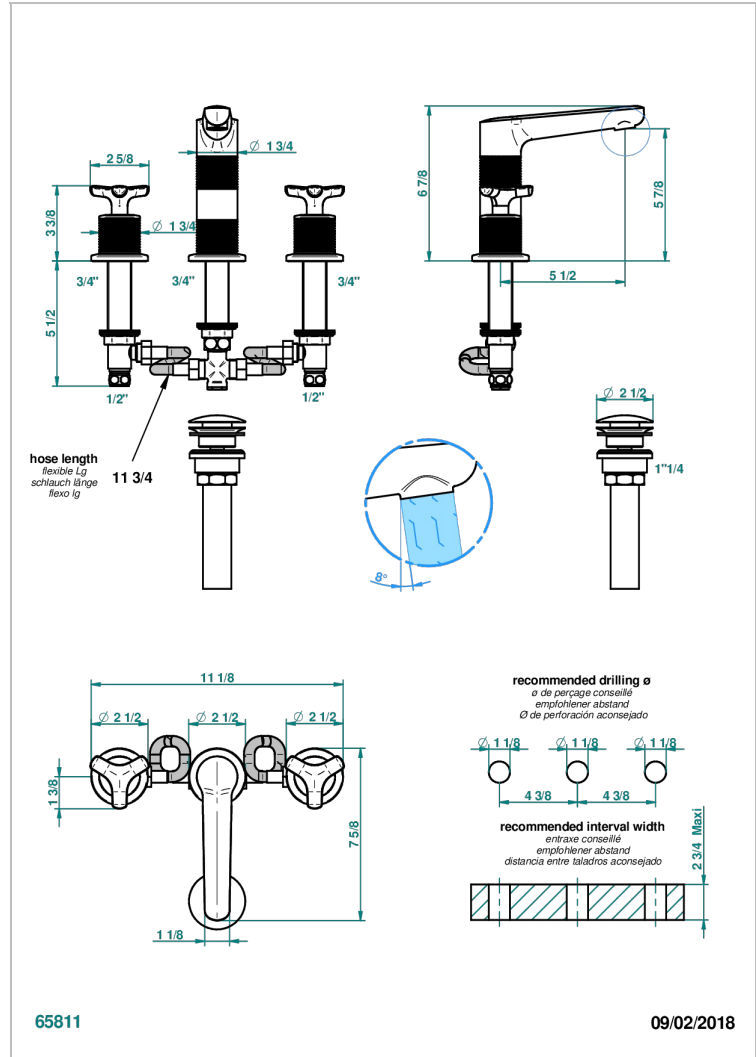

SYSTEM DIAMOND METAL

G9C-152M/US

Rim mounted 3-hole basin mixer with waste for marble, high spout

CARACTERÍSTICAS

- System Diamond Metal
- Rim mounted 3-hole basin mixer with waste for marble, high spout

ACABADOS DISPONIBLES