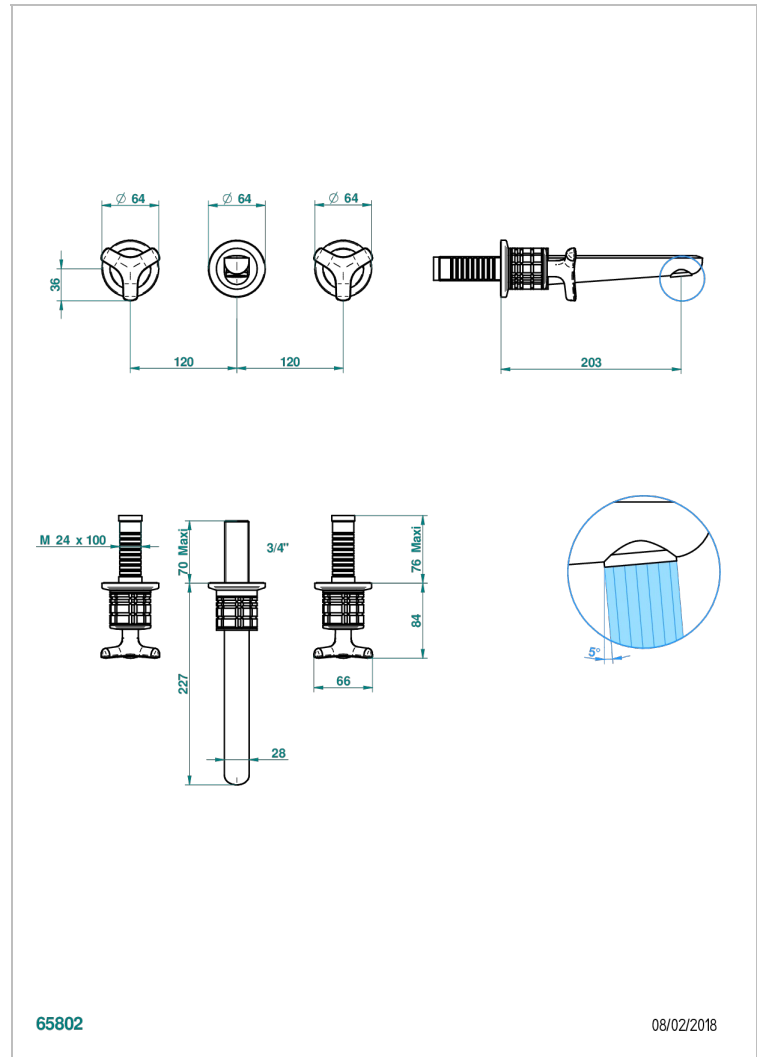

SYSTEM SQUARED METAL

G9E-40GBUS

Trim for wall mounted 3-hole lavatory set only

THG[®]
PARIS

65802

08/02/2018

CHARACTERISTIC

- System Squared Metal
- Trim for wall mounted 3-hole lavatory set only

RELATED SKU'S

- Ref. G00-40AM/US Rough parts for wall set (one counter clockwise and one clockwise cartridges)

AVAILABLE FINITIONS

Black ceram - D30
Blush PVD - H62
Brass color PVD - H49
Brown bronze color PVD - F33
Chrome polished - A02
Copper antique matt, coated - H07