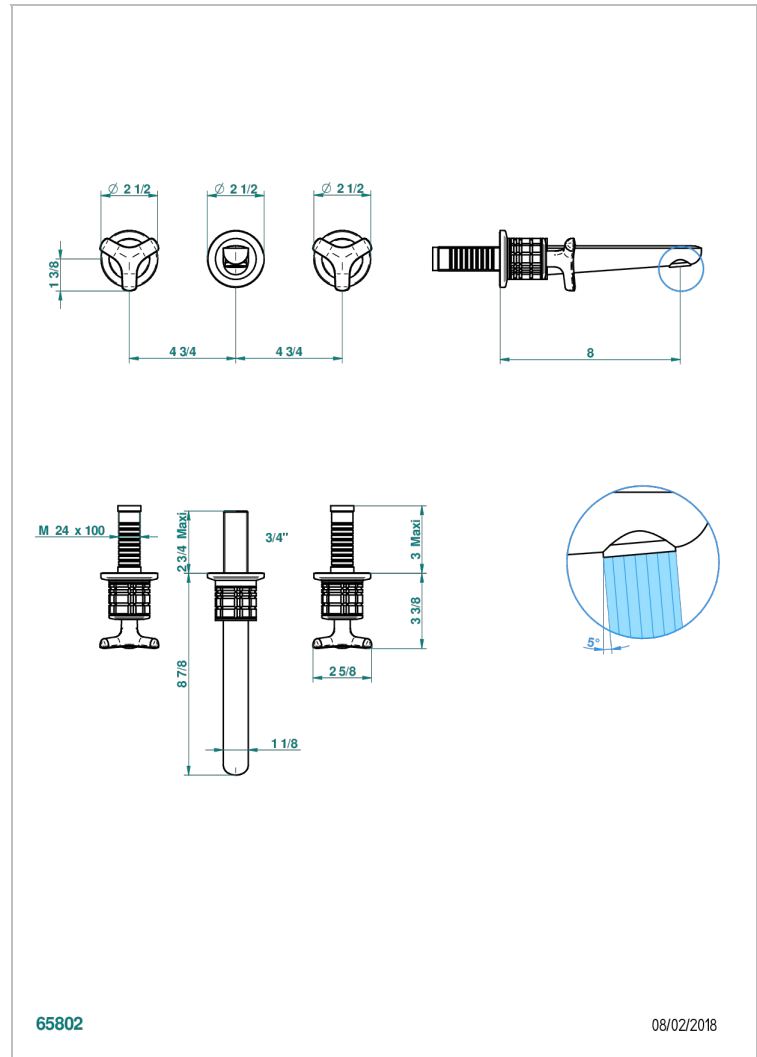

SYSTEM SQUARED METAL

G9E-40GBUS

Trim for wall mounted 3-hole lavatory set only

THG[®]
PARIS

65802

08/02/2018

CHARACTERISTIC

- System Squared Metal
- Trim for wall mounted 3-hole lavatory set only

RELATED SKU'S

- Ref. G00-40AM/US Rough parts for wall set (one counter clockwise and one clockwise cartridges)

AVAILABLE FINITIONS

Black ceram - D30
Blush PVD - H62
Brass color PVD - H49
Brown bronze color PVD - F33
Chrome polished - A02
Copper antique matt, coated - H07