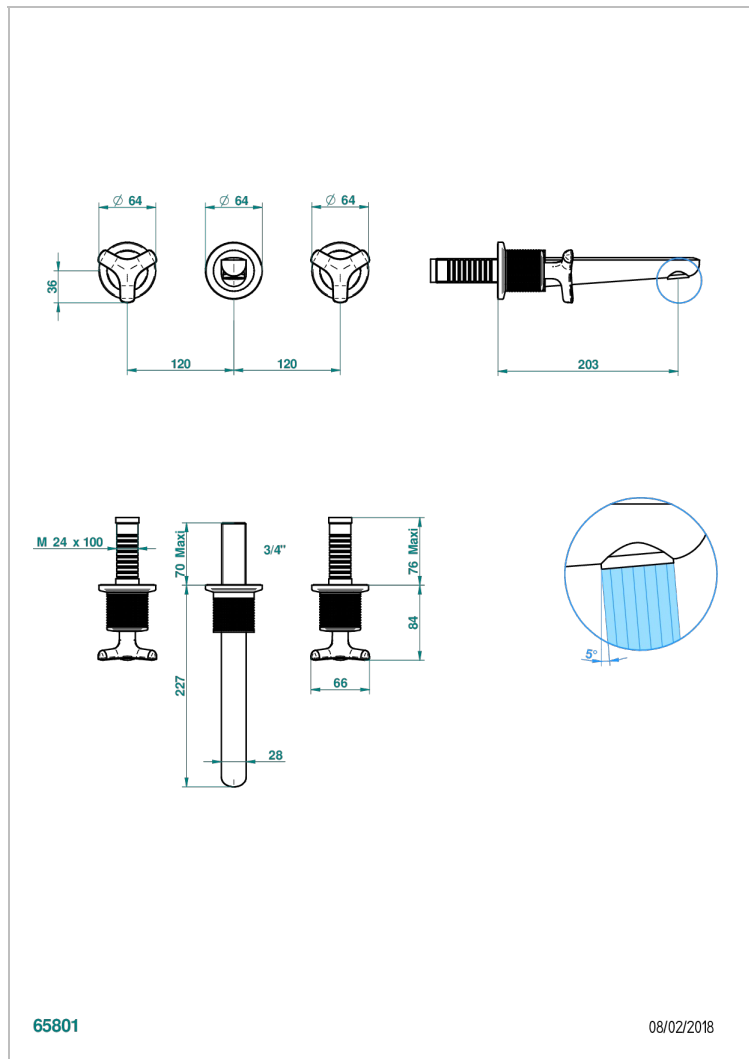

SYSTEM DIAMOND METAL

G9C-40GBUS

Trim for wall mounted 3-hole lavatory set only

65801

08/02/2018

CHARACTERISTIC

- System Diamond Metal
- Trim for wall mounted 3-hole lavatory set only

RELATED SKU'S

- Ref. G00-40AM/US Rough parts for wall set (one counter clockwise and one clockwise cartridges)

AVAILABLE FINITIONS

Black ceram - D30
Blush PVD - H62
Brass color PVD - H49
Brown bronze color PVD - F33
Chrome polished - A02
Copper antique matt, coated - H07