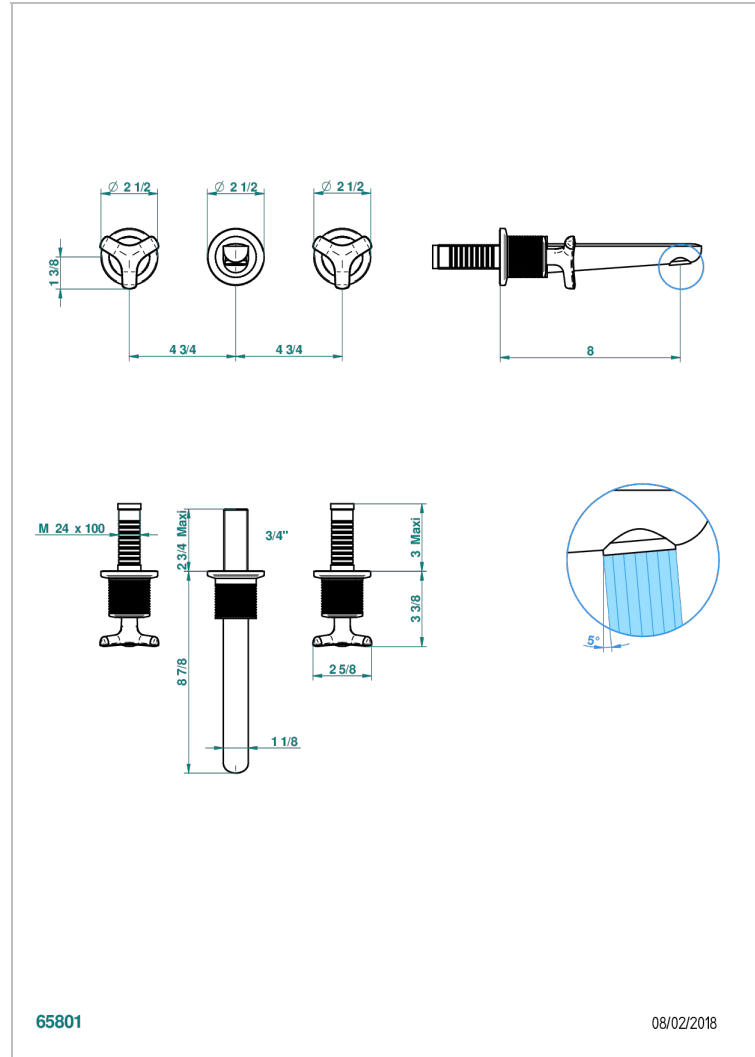

# SYSTEM DIAMOND METAL

G9C-40GBUS

Trim for wall mounted 3-hole lavatory set only

65801

08/02/2018

## CHARACTERISTIC

- System Diamond Metal
- Trim for wall mounted 3-hole lavatory set only

## RELATED SKU'S

- Ref. G00-40AM/US Rough parts for wall set (one counter clockwise and one clockwise cartridges)