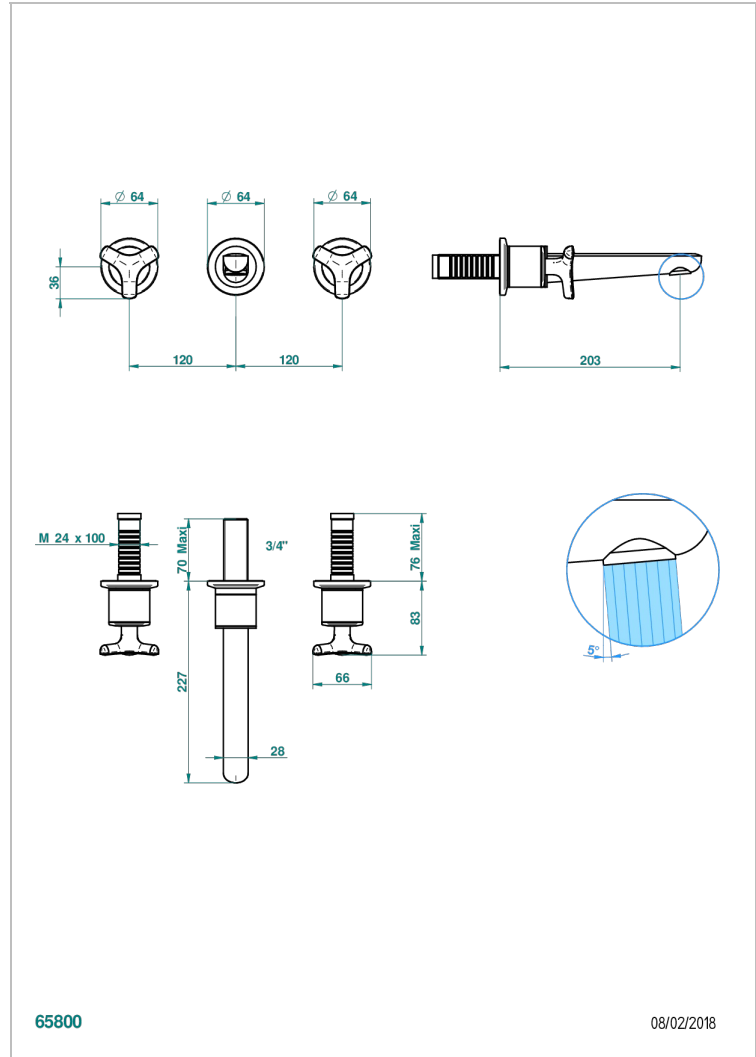

SYSTEM SMOOTH METAL

G9A-40GBUS

Trim for wall mounted 3-hole lavatory set only

65800

08/02/2018

CHARACTERISTIC

- System Smooth Metal
- Trim for wall mounted 3-hole lavatory set only

RELATED SKU'S

- Ref. G00-40AM/US Rough parts for wall set (one counter clockwise and one clockwise cartridges)

AVAILABLE FINITIONS

Black ceram - D30
Blush PVD - H62
Brass color PVD - H49
Brown bronze color PVD - F33
Chrome polished - A02
Copper antique matt, coated - H07