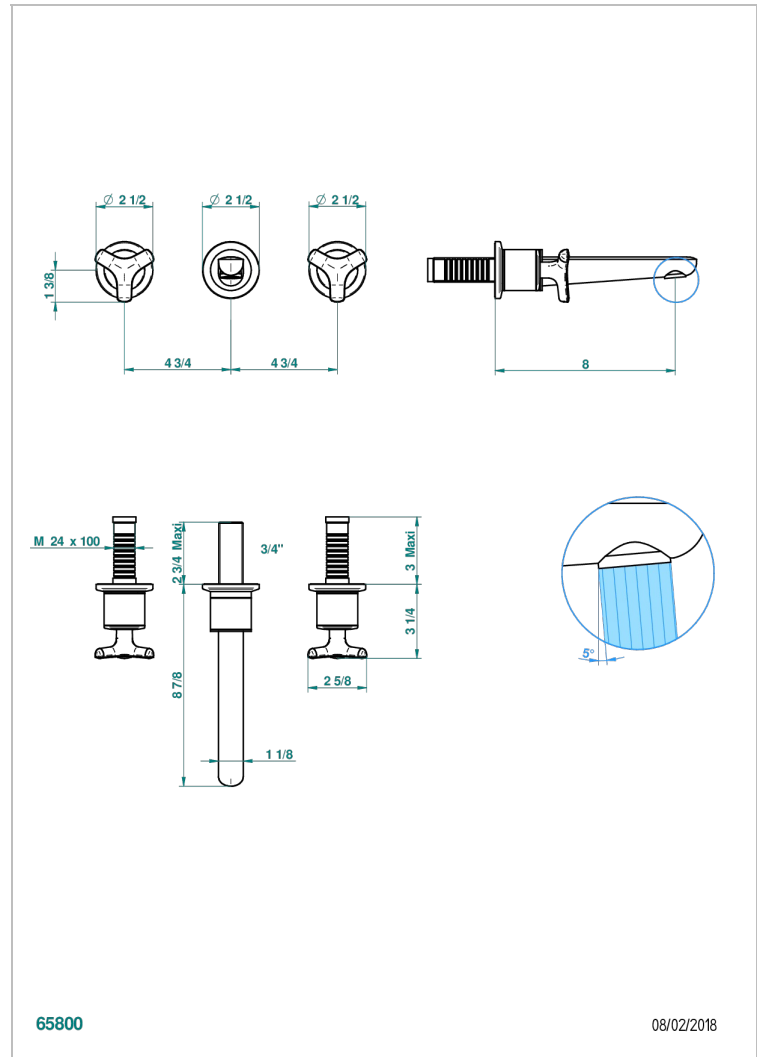

SYSTEM SMOOTH METAL

G9A-40GBUS

Trim for wall mounted 3-hole lavatory set only

THG[®]
PARIS

CHARACTERISTIC

- System Smooth Metal
- Trim for wall mounted 3-hole lavatory set only

RELATED SKU'S

- Ref. G00-40AM/US Rough parts for wall set (one counter clockwise and one clockwise cartridges)