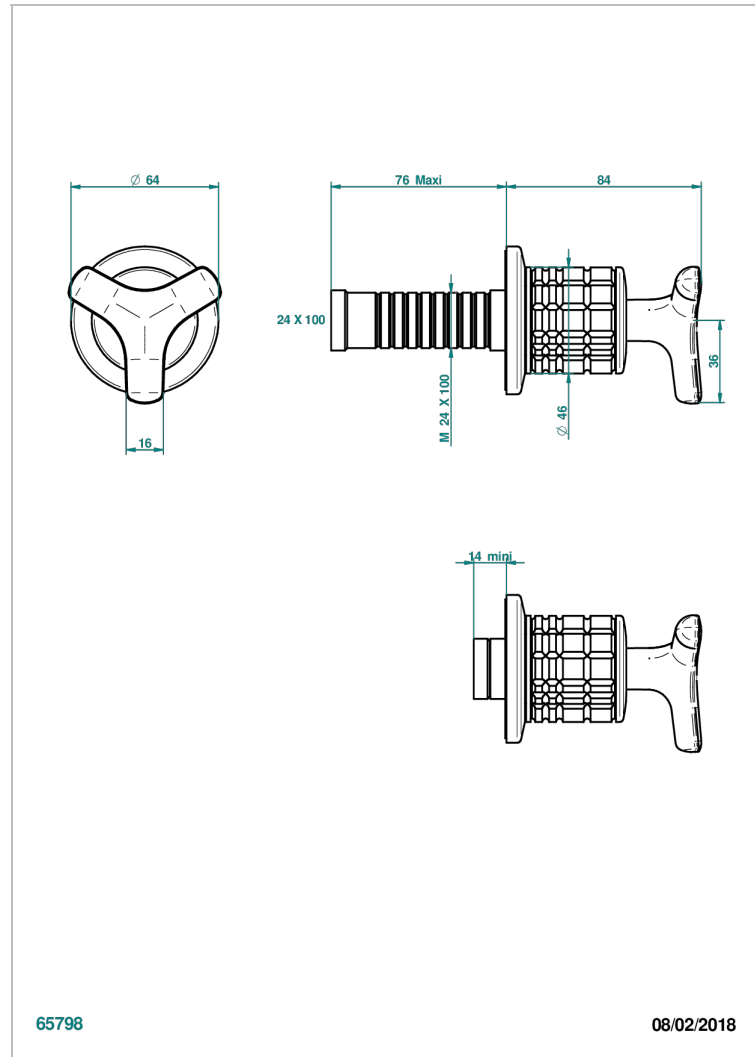

SYSTEM CRYSTAL

G9J-30B

Wall volume control 30 & 32 trim

THG[®]
PARIS

CHARACTERISTIC

- System Crystal
- Wall volume control 30 & 32 trim

RELATED SKU'S

- Ref. G00-32CUSA 3/4" Volume control wall valve with ceramic cartridge
- Ref. G00-32HUSA 3/4" Volume control wall valve with ceramic cartridge counterclockwise
- Ref. G00-30CUSA 1/2" volume control wall valve with ceramic cartridge
- Ref. G00-30HUSA 1/2" Volume control wall valve with ceramic cartridge counterclockwise