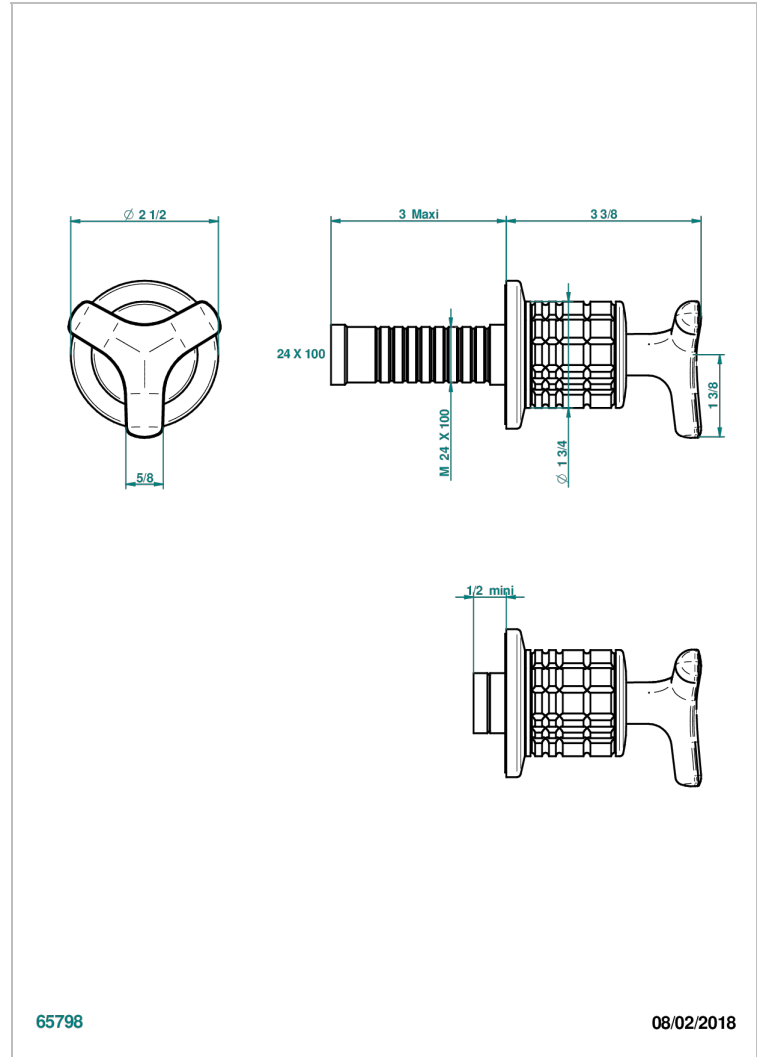

SYSTEM CRYSTAL

G9J-30B

Wall volume control 30 & 32 trim

THG[®]
PARIS

65798

08/02/2018

CHARACTERISTIC

- System Crystal
- Wall volume control 30 & 32 trim

RELATED SKU'S

- Ref. G00-32CUSA 3/4" Volume control wall valve with ceramic cartridge
- Ref. G00-32HUSA 3/4" Volume control wall valve with ceramic cartridge counterclockwise
- Ref. G00-30CUSA 1/2" volume control wall valve with ceramic cartridge
- Ref. G00-30HUSA 1/2" Volume control wall valve with ceramic cartridge counterclockwise