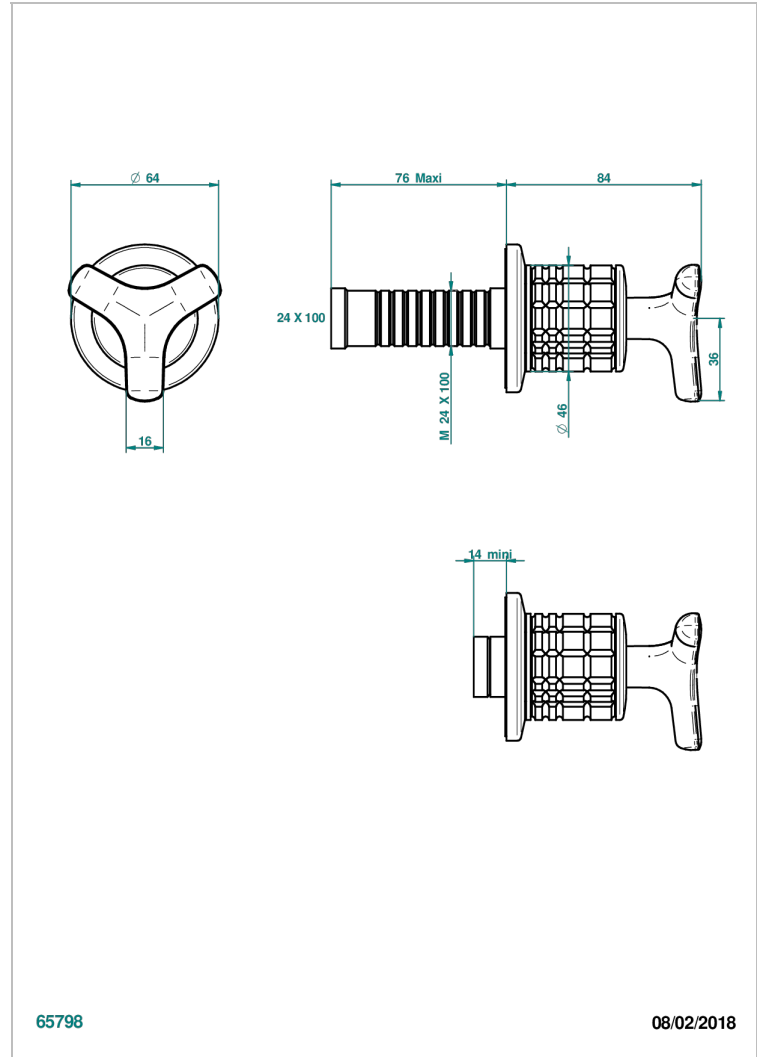

SYSTEM CRYSTAL

G9J-30B

THG[®]
PARIS

Trim only for wall valve 1/2" ref.30/CA & 30/HA and 3/4" ref.32/CA & 32/HA and diverter ref.50/4VMA

65798

08/02/2018

CHARACTERISTIC

- System Crystal
- Trim only for wall valve 1/2" ref.30/CA & 30/HA and 3/4" ref.32/CA & 32/HA and diverter ref.50/4VMA

RELATED SKU'S

- Ref. G00-30/CA Wall mounted 1/2" valve body with ceramic head, 1/4 turn left - no trim
- Ref. G00-30/HA Wall mounted 1/2" valve body with ceramic head, 1/4 turn right
- Ref. G00-32/CA Wall mounted 3/4" valve with ceramic head, 1/4 turn left - no trim
- Ref. G00-32/HA Wall mounted 3/4" valve body with ceramic head, 1/4 turn right - no trim