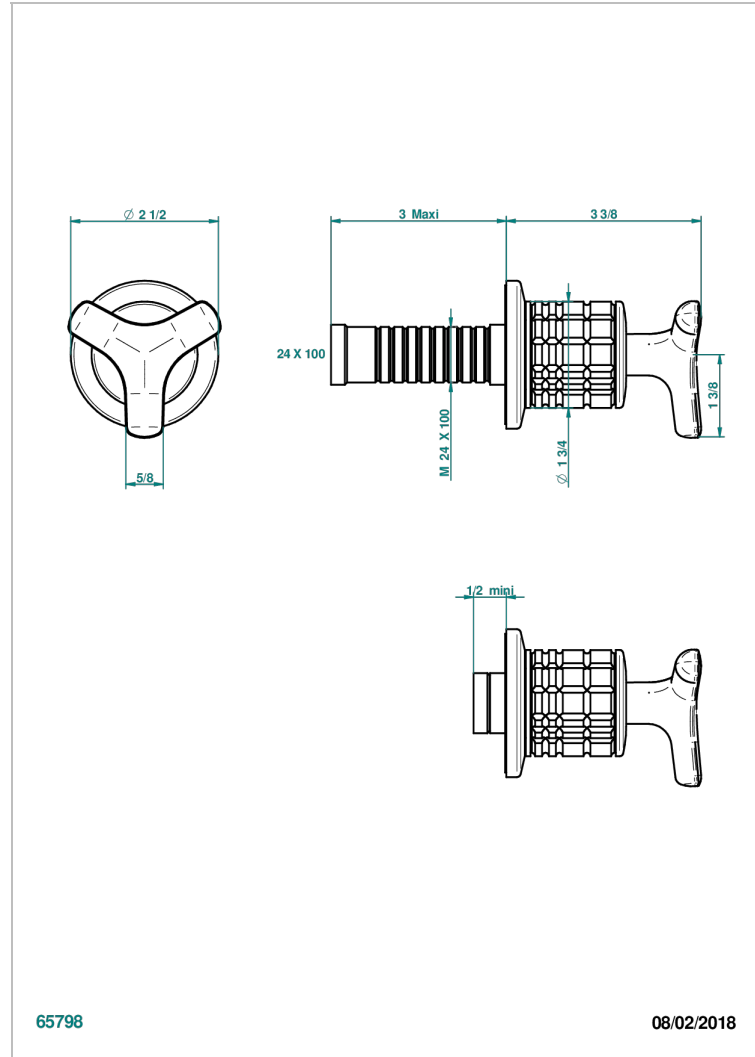

# SYSTEM CRYSTAL

G9J-30B

THG<sup>®</sup>  
PARIS

Trim only for wall valve 1/2" ref.30/CA & 30/HA and 3/4" ref.32/CA & 32/HA and diverter ref.50/4VMA

65798

08/02/2018

## CHARACTERISTIC

- System Crystal
- Trim only for wall valve 1/2" ref.30/CA & 30/HA and 3/4" ref.32/CA & 32/HA and diverter ref.50/4VMA

## RELATED SKU'S

- Ref. G00-30/CA Wall mounted 1/2" valve body with ceramic head, 1/4 turn left - no trim
- Ref. G00-30/HA Wall mounted 1/2" valve body with ceramic head, 1/4 turn right
- Ref. G00-32/CA Wall mounted 3/4" valve with ceramic head, 1/4 turn left - no trim
- Ref. G00-32/HA Wall mounted 3/4" valve body with ceramic head, 1/4 turn right - no trim