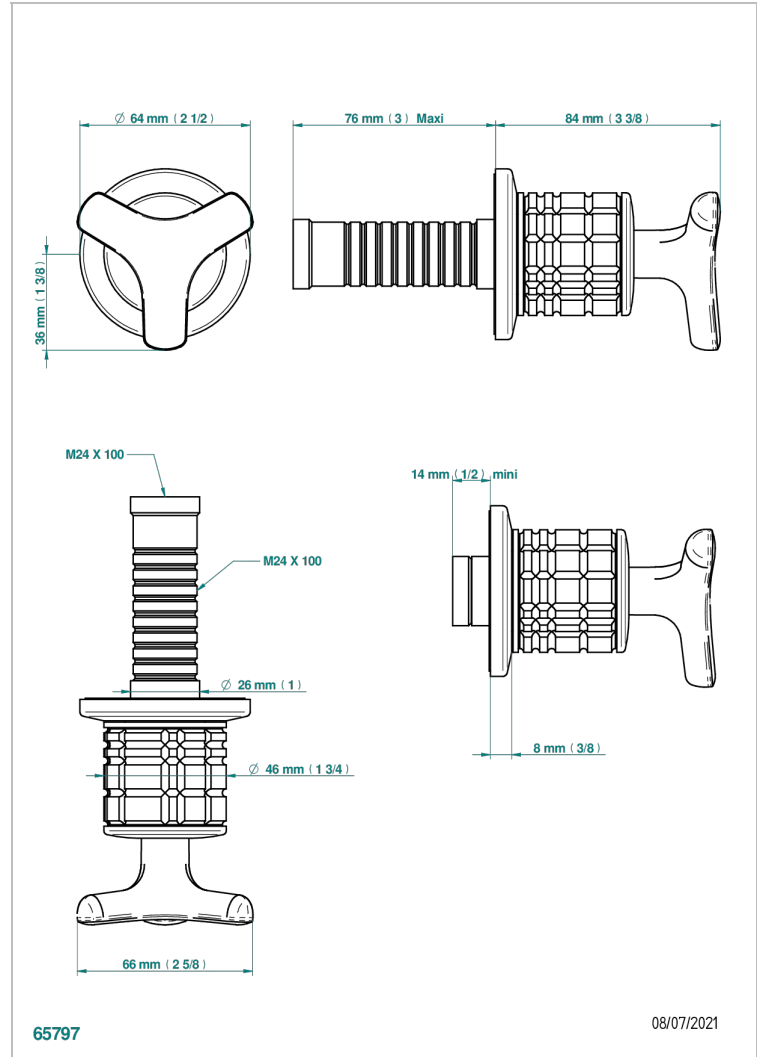

# SYSTEM HOWLITE

G9G-30B

THG<sup>®</sup>  
PARIS

Trim only for wall valve 1/2" ref.30/CA & 30/HA and 3/4" ref.32/CA & 32/HA and diverter ref.50/4VMA

## CHARACTERISTIC

- System Howlite
- Trim only for wall valve 1/2" ref.30/CA & 30/HA and 3/4" ref.32/CA & 32/HA and diverter ref.50/4VMA

## RELATED SKU'S

- Ref. G00-30/CA Wall mounted 1/2" valve body with ceramic head, 1/4 turn left - no trim
- Ref. G00-30/HA Wall mounted 1/2" valve body with ceramic head, 1/4 turn right
- Ref. G00-32/CA Wall mounted 3/4" valve with ceramic head, 1/4 turn left - no trim
- Ref. G00-32/HA Wall mounted 3/4" valve body with ceramic head, 1/4 turn right - no trim