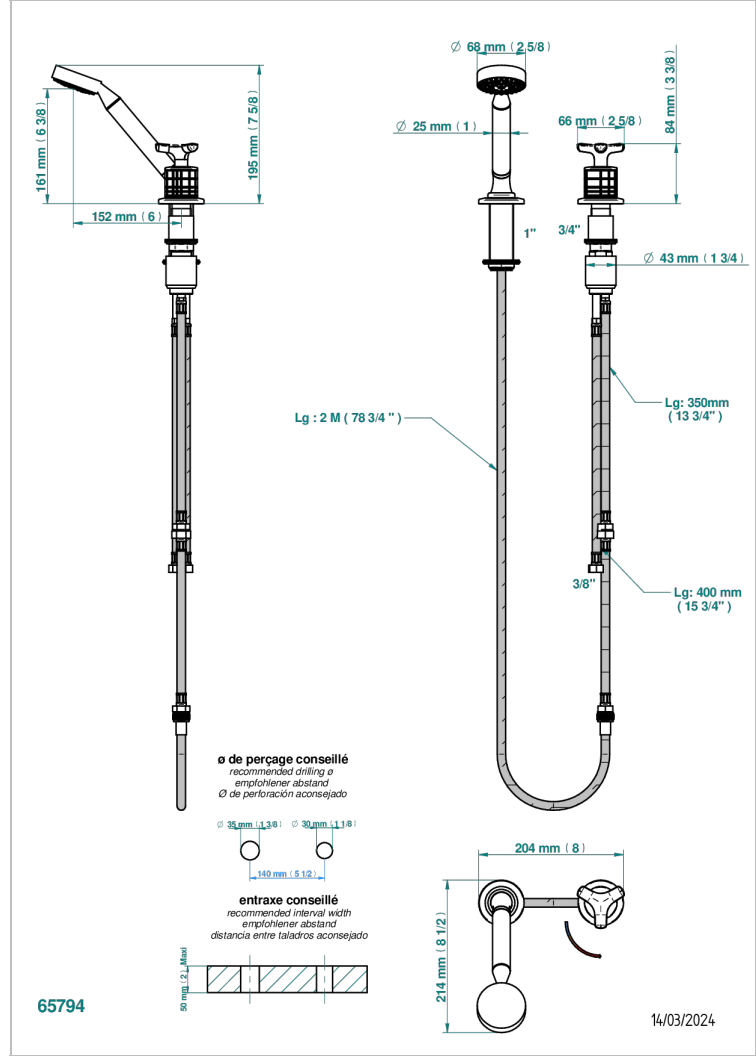

SYSTEM SQUARED METAL

G9E-6532/60A

Deck mounted mixer with handshower, progressive cartridge

THG[®]
PARIS

CHARACTERISTIC

- ACS : 22ACCLY009

STANDARDS

AVAILABLE FINITIONS

- Black ceram - D30
- Blush PVD - H62
- Brass color PVD - H49
- Brown bronze color PVD - F33
- Chrome polished - A02
- Copper antique matt, coated - H07

- Gold color PVD - H52
- Gold mat - F07
- Gold polished - F01
- Graphite PVD - H64
- Light coated bronze - D01
- Matt Umber PVD - H67

- Matt blush PVD - H60
- Matt brass color PVD - H50
- Matt brown bronze color PVD - F34
- Matt chrome (American satin) - C02
- Matt gold color PVD - H53
- Matt graphite PVD - H65

- Matt nickel (American satin) - C01
- Matt nickel color PVD - H56
- Nickel antique / Sovereign - H28
- Nickel color PVD - H55
- Nickel polished - B01
- Polished chrome with gold inlay - GA1

- Soft gold - F30
- Soft matt gold - F31
- Umber PVD - H66