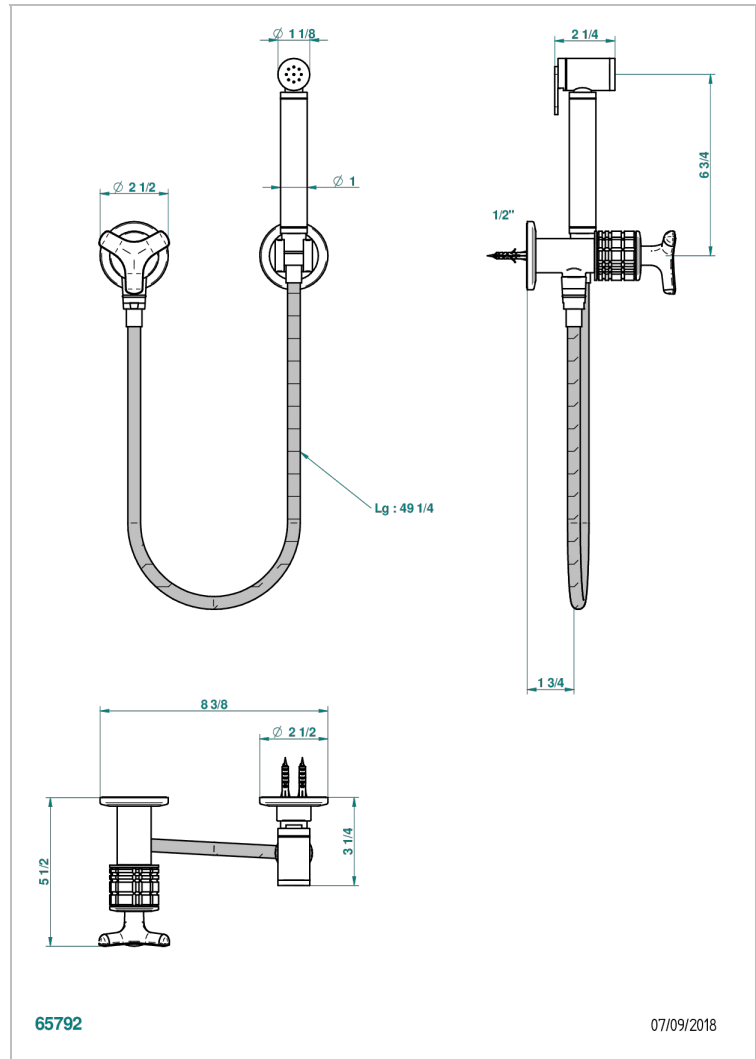

SYSTEM SQUARED METAL

G9E-5840/8US

Handheld spray bidet with hose, elbow and hook

CHARACTERISTIC

- System Squared Metal
- Handheld spray bidet with hose, elbow and hook

AVAILABLE FINITIONS

- Chrome polished - A02
- Gold polished - F01
- Nickel polished - B01