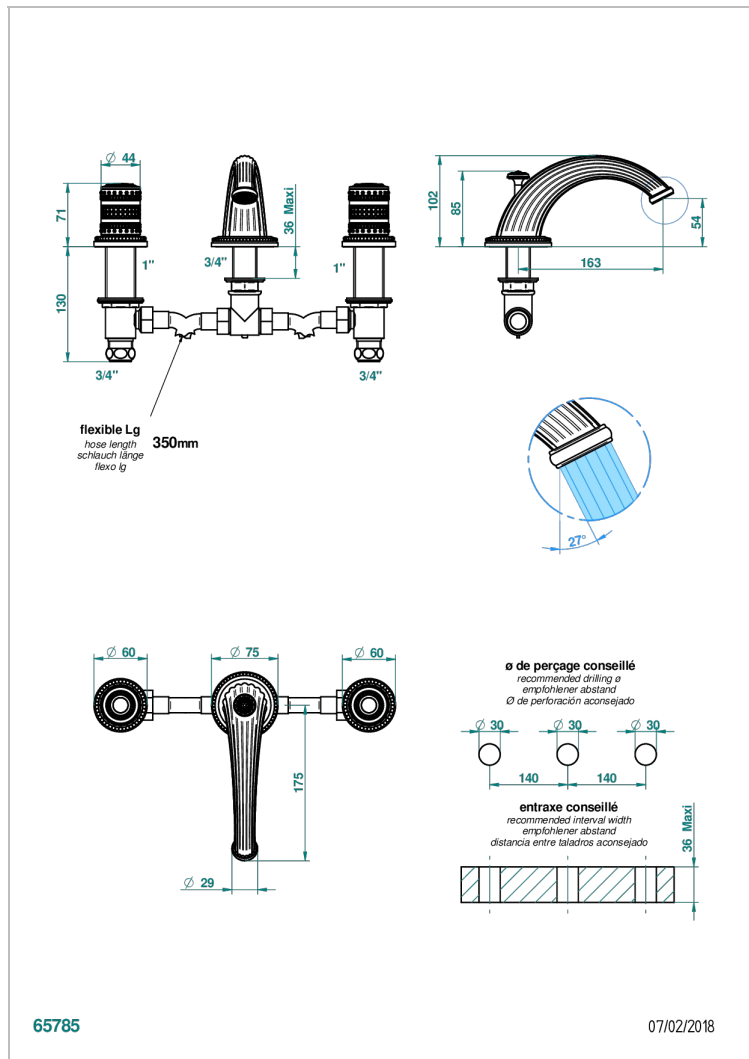

# MONTE CARLO, WHITE GOLD PORCELAIN

U8C-25

Rim mounted 3-hole bath mixer, goliath spout

## CHARACTERISTIC

- ACS : 18ACCLY403