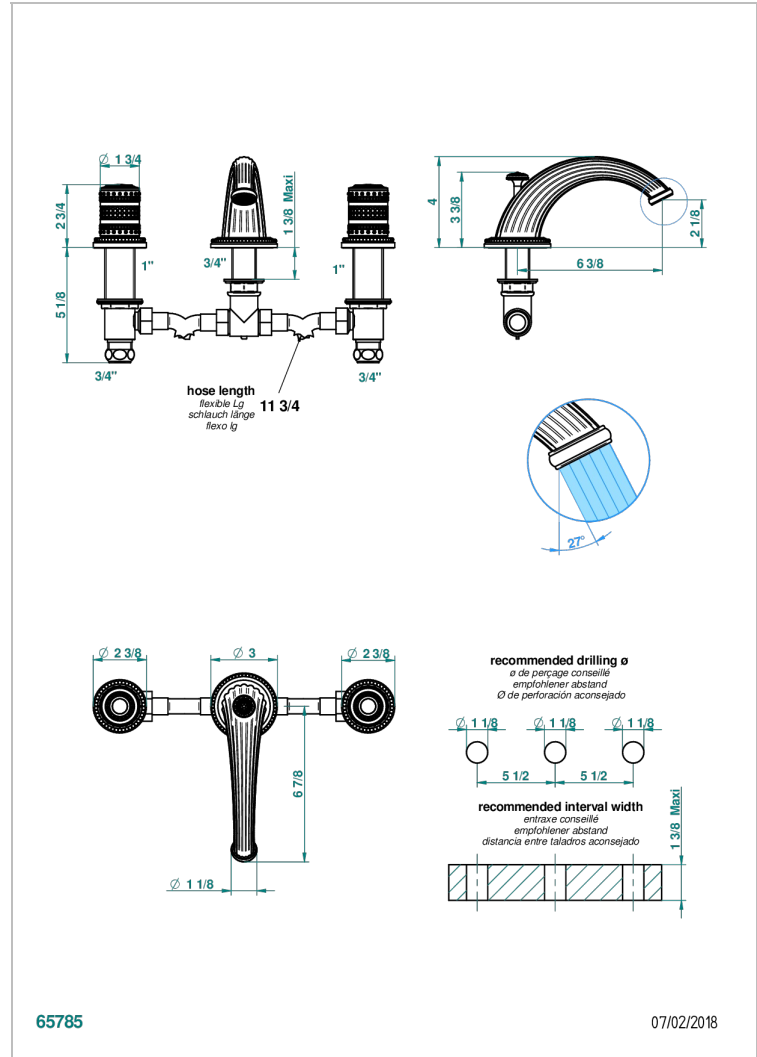

MONTE CARLO, WHITE GOLD PORCELAIN

U8C-25

Rim mounted 3-hole bath mixer, goliath spout

65785

07/02/2018

CHARACTERISTIC

- ACS : 18ACCLY403

STANDARDS

- Varnished matt antique red copper (color finish) - H07