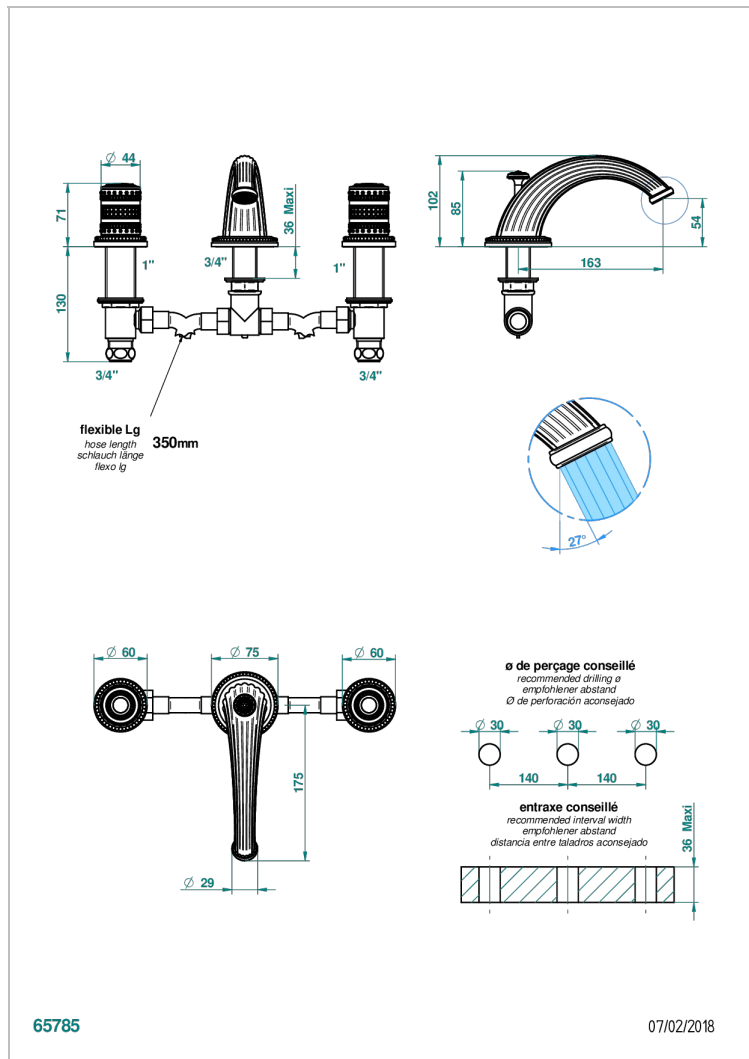

MONTE CARLO, WHITE GOLD PORCELAIN

U8C-25

Rim mounted 3-hole bath mixer, goliath spout

CHARACTERISTIC

- ACS : 18ACCLY403

STANDARDS

AVAILABLE FINITIONS

- Antique nickel - H28
- Black ceram - D30
- Lacquered light bronze - D01
- Matt chrome - C02
- Matt gold - F07
- Matt nickel (color finish) - C01