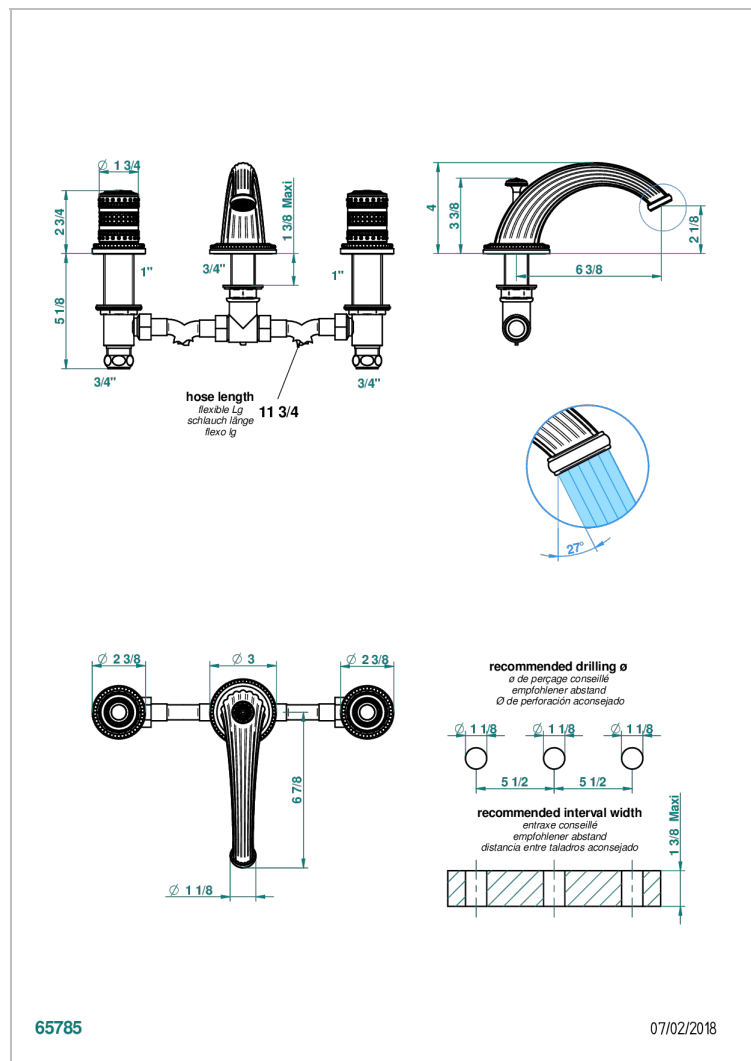

MONTE CARLO, WHITE GOLD PORCELAIN

U8C-25

Rim mounted 3-hole bath mixer, goliath spout

65785

07/02/2018

CHARACTERISTIC

- ACS : 18ACCLY403

STANDARDS

AVAILABLE FINITIONS

- Antique nickel - H28
- Black ceram - D30
- Lacquered light bronze - D01
- Matt chrome - C02
- Matt gold - F07
- Matt nickel (color finish) - C01

- Polished chrome (color finish) - A02
- Polished chrome / Polished gold (color finish) - G02
- Polished gold (color finish) - F01
- Polished nickel - B01
- Soft gold - F30
- Soft matt gold - F31

- Varnished matt antique red copper (color finish) - H07